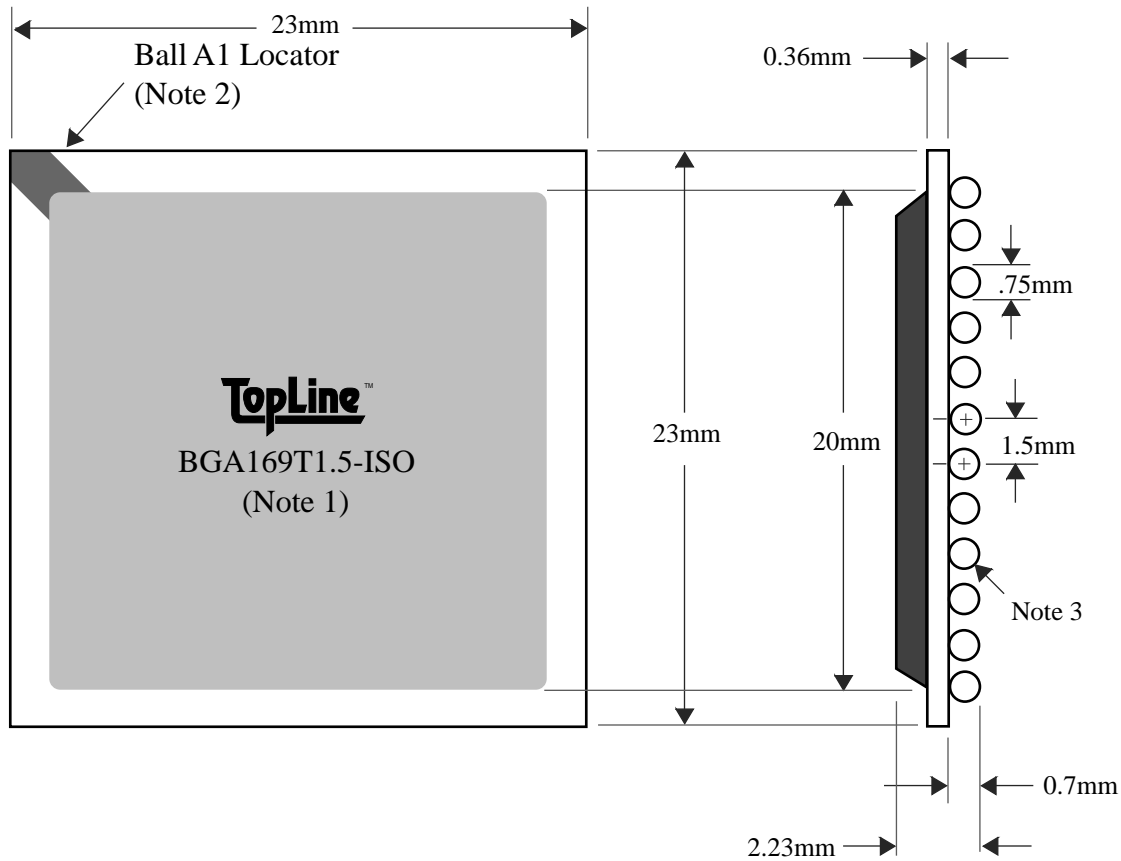

## BOTTOM SIDE (TOP X-RAY VIEW)

TEST VEHICLE BOARD

AFTER MOUNTING TO TEST BOARD

# BGA169T1.5-ISO

TEL 1-714-898-3830  
info@toplinedummy.com

BALLS	PITCH	SIZE	MATRIX	ROWS	CENTER	MAT'L
169	1.5mm	23mm SQ	13 x 13	full	full	BT

TOP VIEW

SIDE VIEW

NOTES		REVISIONS	
Note 1	Logo and part number centered White ink or laser marked	Rev	Date Changes
Note 2	Ball A1 locator mark positioned in corner		
Note 3	Ball Material: 63/37 SnPb		
Note 4	Substrate Material: BT laminate		
		<b>PACKAGING TRAYS</b>	
		Tray BGATRAY23mm-5x12 Tray Quantity 60	