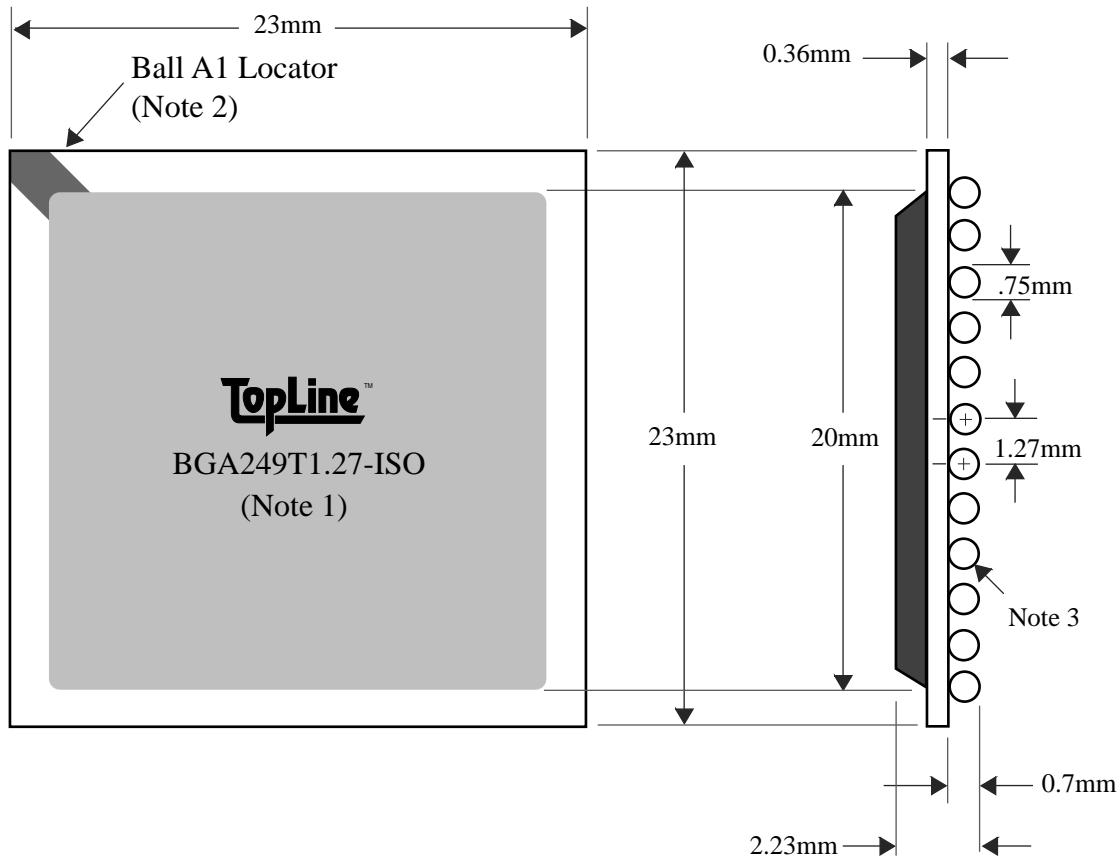

<u>BALLS</u>	<u>PITCH</u>	<u>SIZE</u>	<u>MATRIX</u>	<u>ROWS</u>	<u>CENTER</u>	<u>MAT'L</u>
249	1.27mm	23mm SQ	17 x 17	5	3 x 3	BT

BALL VIEW

BOTTOM SIDE (TOP X-RAY VIEW)

TEST VEHICLE BOARD

AFTER MOUNTING TO TEST BOARD

BGA249T1.27-ISO

TEL 1-714-898-3830
info@toplinedummy.com

BALLS	PITCH	SIZE	MATRIX	ROWS	CENTER	MAT'L
249	1.27mm	23mm SQ	17 x 17	5	3 x 3	BT

TOP VIEW

SIDE VIEW

NOTES		REVISIONS		
Note 1	Logo and part number centered White ink or laser marked	Rev	Date	Changes
Note 2	Ball A1 locator mark positioned in corner			
Note 3	Ball Material: 63/37 SnPb			
Note 4	Substrate Material: BT laminate			
		PACKAGING TRAYS		
		Tray BGATRAY23mm-5x12 Tray Quantity 60		