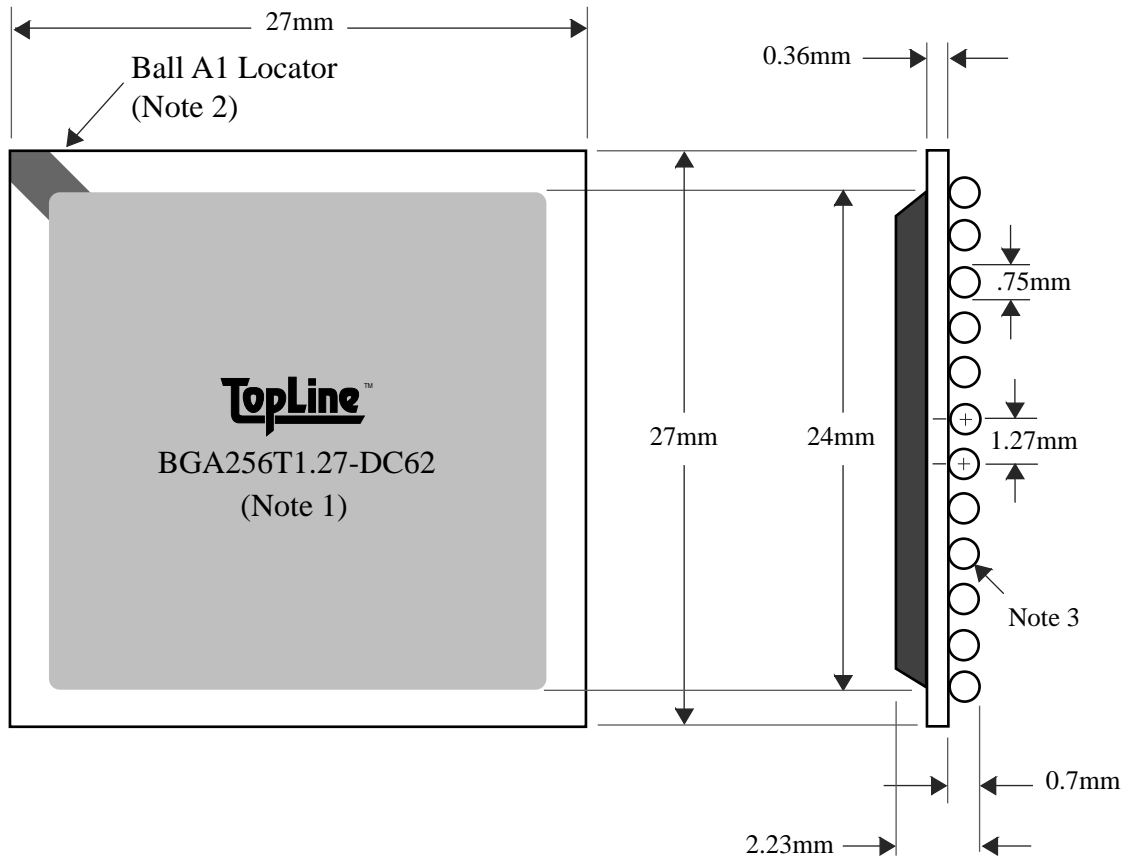

BALLS	PITCH	SIZE	MATRIX	ROWS	CENTER	MAT'L
256	1.27mm	27mm SQ	20 x 20	4	full	BT

BGA256T1.27-DC62

BALL VIEW

BOTTOM SIDE (TOP X-RAY VIEW)

TEST VEHICLE BOARD

AFTER MOUNTING TO TEST BOARD

BGA256T1.27-DC62

TEL 1-714-898-3830
info@toplinedummy.com

BALLS	PITCH	SIZE	MATRIX	ROWS	CENTER	MAT'L
256	1.27mm	27mm SQ	20 x 20	4	full	BT

TOP VIEW

SIDE VIEW

NOTES		REVISIONS		
Note 1	Logo and part number centered White ink or laser marked	Rev	Date	Changes
Note 2	Ball A1 locator mark positioned in corner			
Note 3	Ball Material: 63/37 SnPb			
Note 4	Substrate Material: BT laminate			
		PACKAGING TRAYS		
		Tray BGATRAY27mm-4x10 Tray Quantity 40		