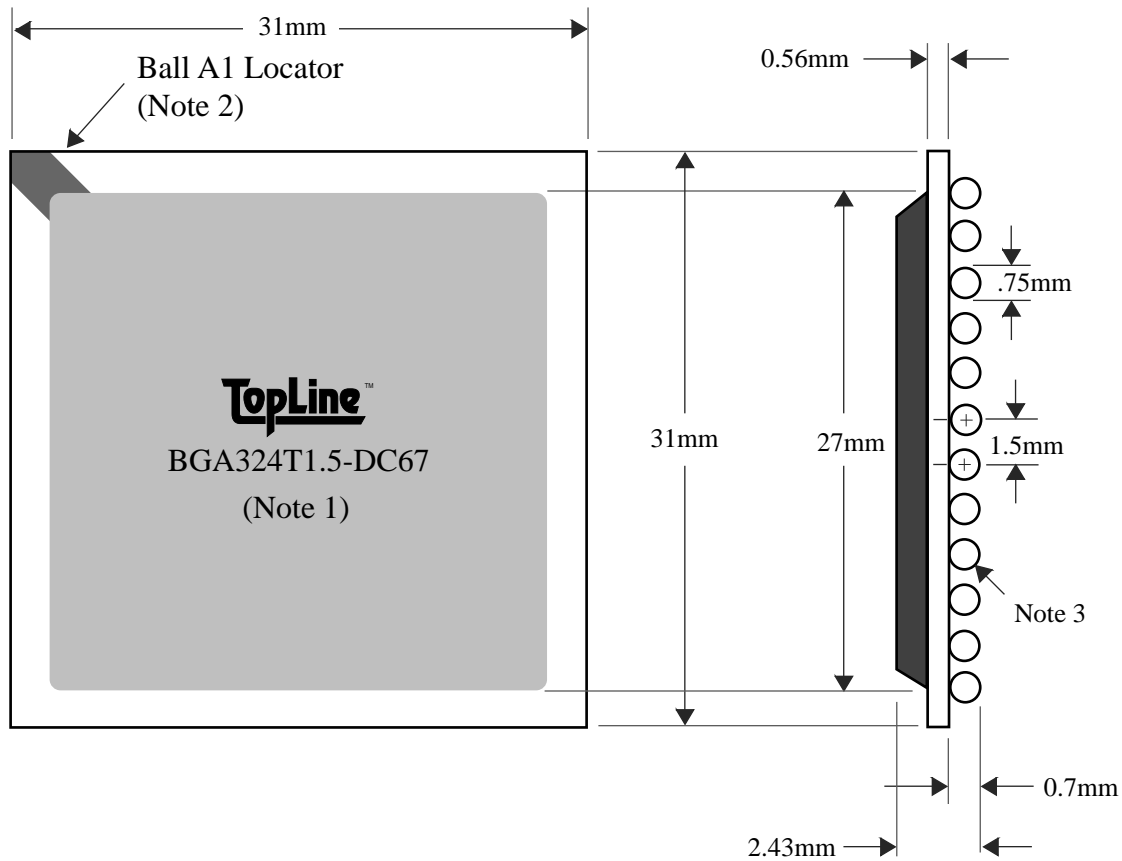

BALLS	PITCH	SIZE	MATRIX	ROWS	CENTER	MAT'L
324	1.5mm	31mm SQ	18 x 18	full	full	BT

BGA324T1.5-DC67

BALL VIEW

BOTTOM SIDE (TOP X-RAY VIEW)

TEST VEHICLE BOARD

AFTER MOUNTING TO TEST BOARD

BGA324T1.5-DC67

TEL 1-714-898-3830
info@toplinedummy.com

<u>BALLS</u>	<u>PITCH</u>	<u>SIZE</u>	<u>MATRIX</u>	<u>ROWS</u>	<u>CENTER</u>	<u>MAT'L</u>
324	1.5mm	31mm SQ	18 x 18	full	full	BT

TOP VIEW

SIDE VIEW

NOTES		REVISIONS		
Note 1	Logo and part number centered White ink or laser marked	<u>Rev</u>	<u>Date</u>	<u>Changes</u>
Note 2	Ball A1 locator mark positioned in corner			Obsolete
Note 3	Ball Material: 63/37 SnPb	PACKAGING TRAYS		
Note 4	Substrate Material: BT laminate	Tray BGATRAY31mm-3x9 Tray Quantity 27		