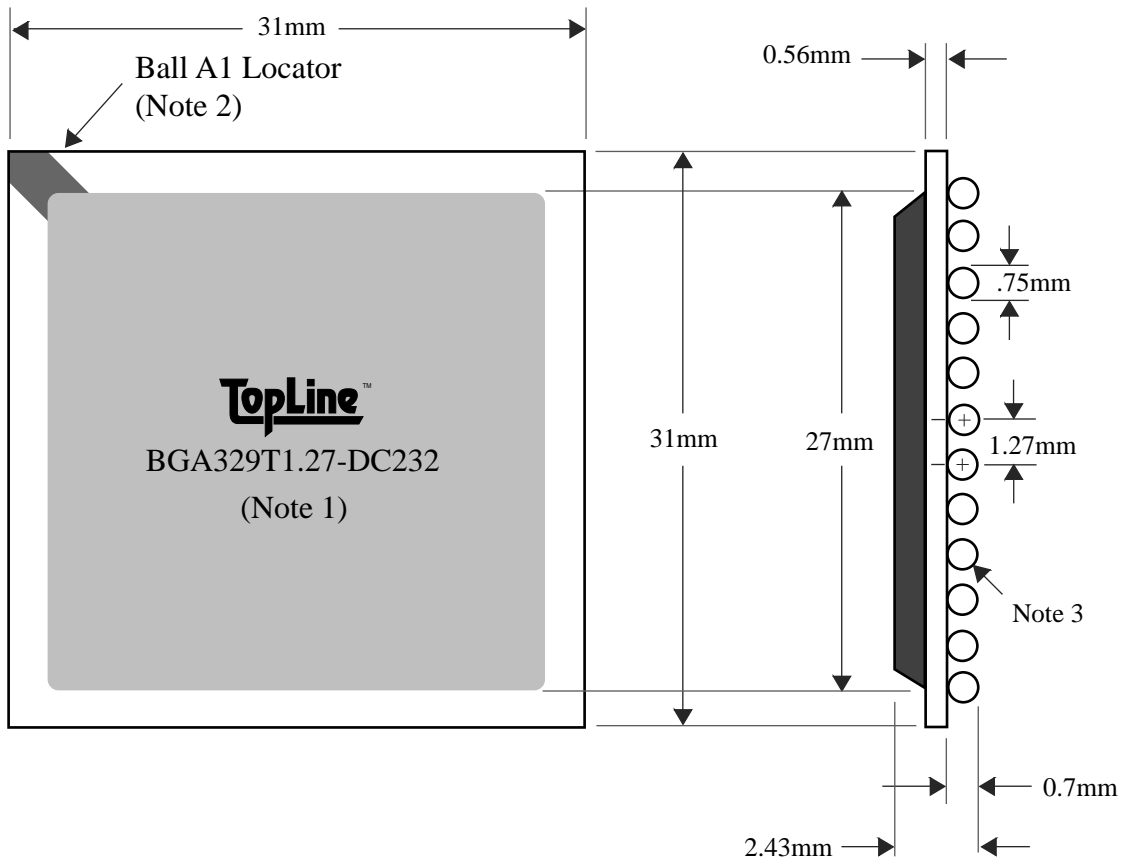

BGA329T1.27-DC232

TEL 1-714-898-3830
info@toplinedummy.com

<u>BALLS</u>	<u>PITCH</u>	<u>SIZE</u>	<u>MATRIX</u>	<u>ROWS</u>	<u>CENTER</u>	<u>MAT'L</u>
329	1.27mm	31mm SQ	23 x 23	4	5 x 5	BT

TOP VIEW

SIDE VIEW

NOTES		REVISIONS	
Note 1	Logo and part number centered White ink or laser marked	<u>Rev</u>	<u>Date</u> <u>Changes</u>
Note 2	Ball A1 locator mark positioned in corner		
Note 3	Ball Material: 63/37 SnPb		
Note 4	Substrate Material: BT laminate		
		PACKAGING TRAYS	
		Tray BGATRAY31mm-3x9 Tray Quantity 27	