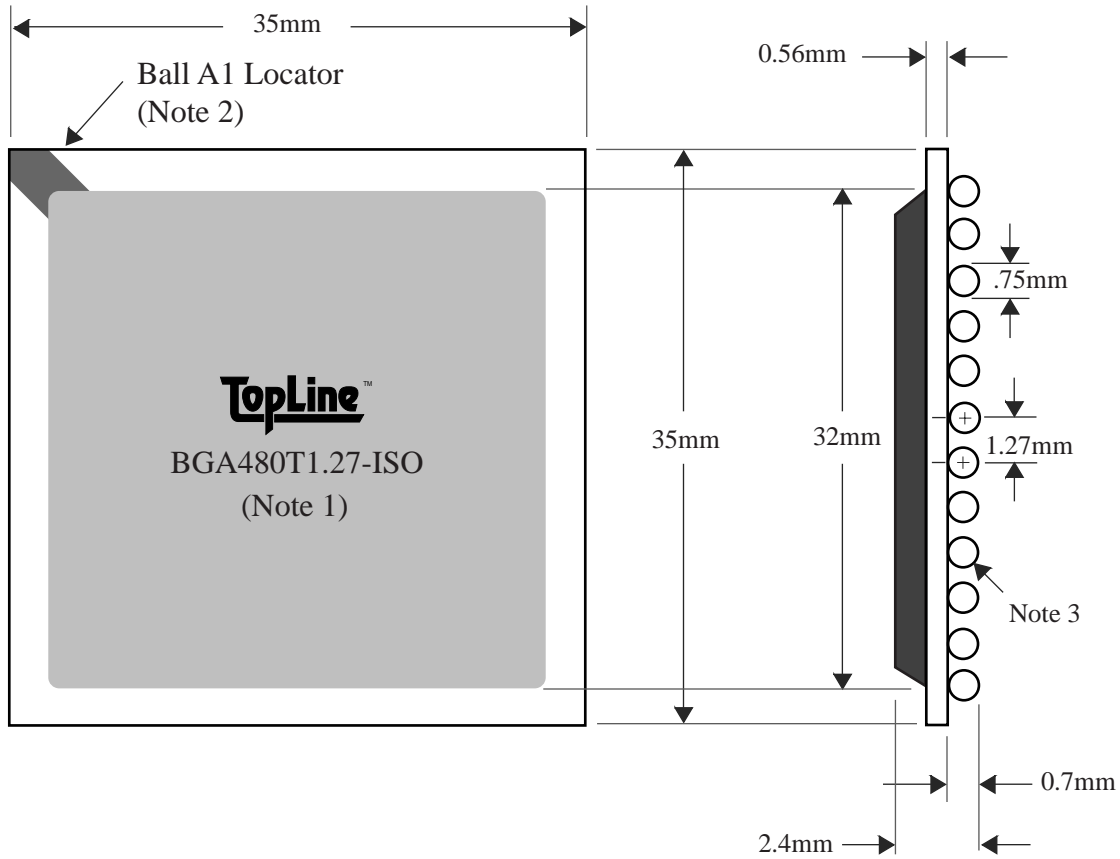

BGA480T1.27-ISO

TEL 1-714-898-3830
info@toplinedummy.com

BALLS	PITCH	SIZE	MATRIX	ROWS	CENTER	MAT'L
480	1.27mm	35mm SQ	26 x 26	6	none	BT

TOP VIEW

SIDE VIEW

NOTES		REVISIONS		
Note 1	Logo and part number centered White ink or laser marked	Rev	Date	Changes
Note 2	Ball A1 locator mark positioned in corner			
Note 3	Ball Material: 63/37 SnPb	PACKAGING TRAYS		
Note 4	Substrate Material: BT laminate	Tray BGATRAY35mm-3x8 Tray Quantity 24		