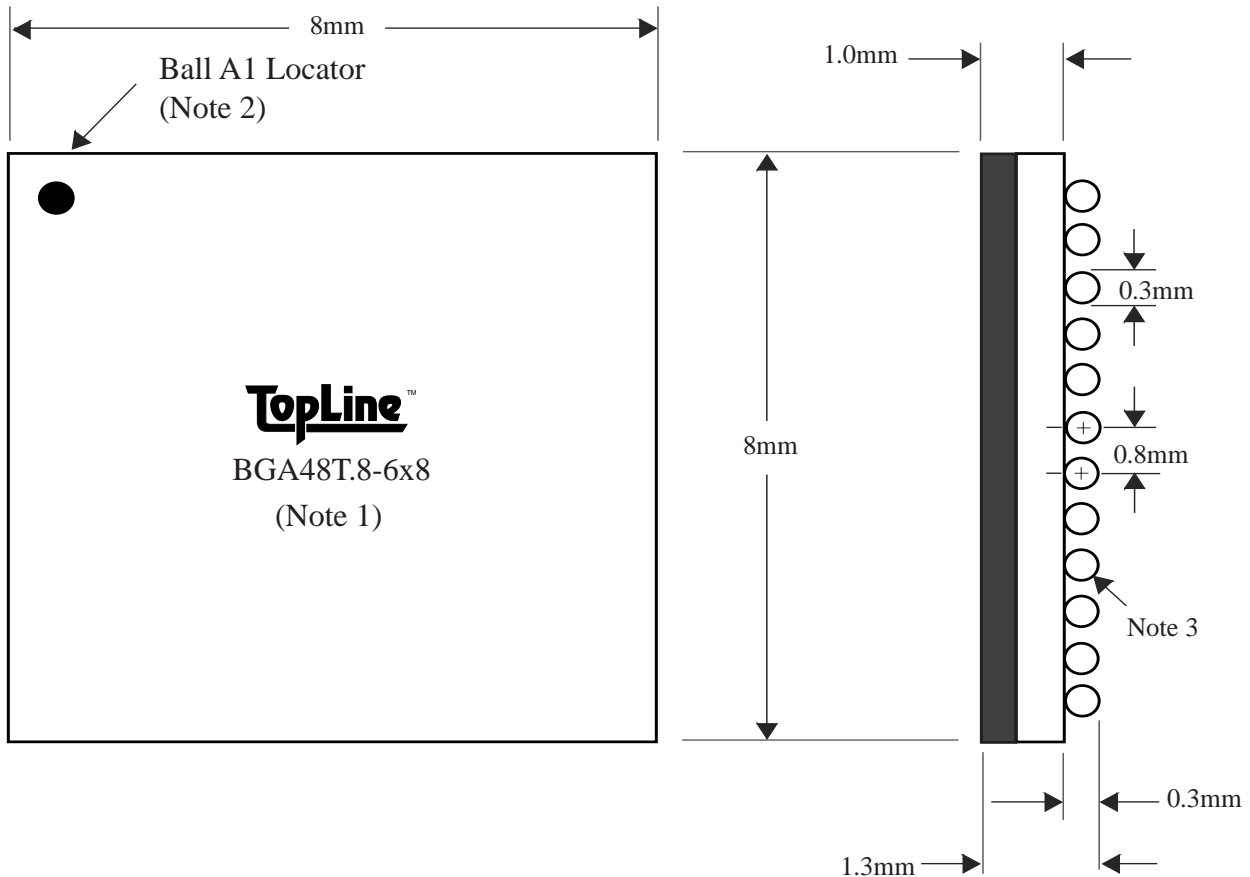

BGA48T.8-ISO-6x8

TEL 1-714-898-3830
info@toplinedummy.com

<u>BALLS</u>	<u>PITCH</u>	<u>SIZE</u>	<u>MATRIX</u>	<u>ROWS</u>	<u>CENTER</u>	<u>MAT'L</u>
48	0.8mm	8mm SQ	6 x 8	full	full	BT

TOP VIEW

SIDE VIEW

NOTES		REVISIONS	
Note 1	Logo and part number centered	<u>Rev</u>	<u>Date</u> <u>Changes</u>
Note 2	Ball A1 locator mark positioned in corner	subject to discontinuation	
Note 3	Ball Material: 63/37 SnPb	PACKAGING TRAYS	
Note 4	Substrate Material: BT Laminate	Tray BGATRAY8mm-10x26 Tray Quantity 260	