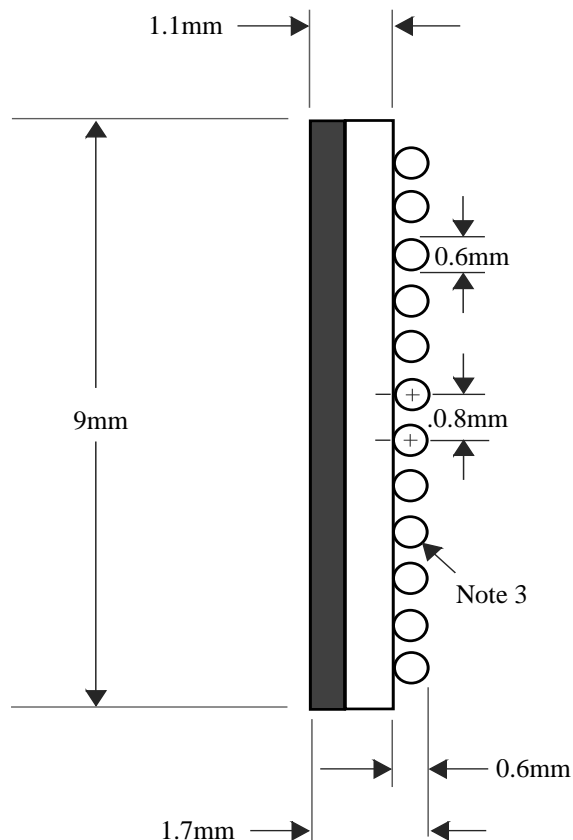

<u>BALLS</u>	<u>PITCH</u>	<u>SIZE</u>	<u>MATRIX</u>	<u>ROWS</u>	<u>CENTER</u>	<u>MAT'L</u>
56	0.8mm	9mm SQ	9 x 9	2	none	BT

### BOTTOM SIDE (TOP X-RAY VIEW)

Daisy Chain to be completed

TEST VEHICLE BOARD

AFTER MOUNTING TO TEST BOARD

# CSP56T.5-DC102

TEL 1-714-898-3830  
info@toplinedummy.com

BALLS	PITCH	SIZE	MATRIX	ROWS	CENTER	MAT'L
56	0.8mm	9mm SQ	9 x 9	2	none	BT

TOP VIEW

SIDE VIEW

NOTES		REVISIONS		
Note 1	Logo and part number centered	Rev	Date	Changes
Note 2	Ball A1 locator mark positioned in corner			
Note 3	Ball Material: 63/37 SnPb	<b>PACKAGING TRAYS</b>		
Note 4	Substrate Material: BT Laminate	Tray Tray Quantity		