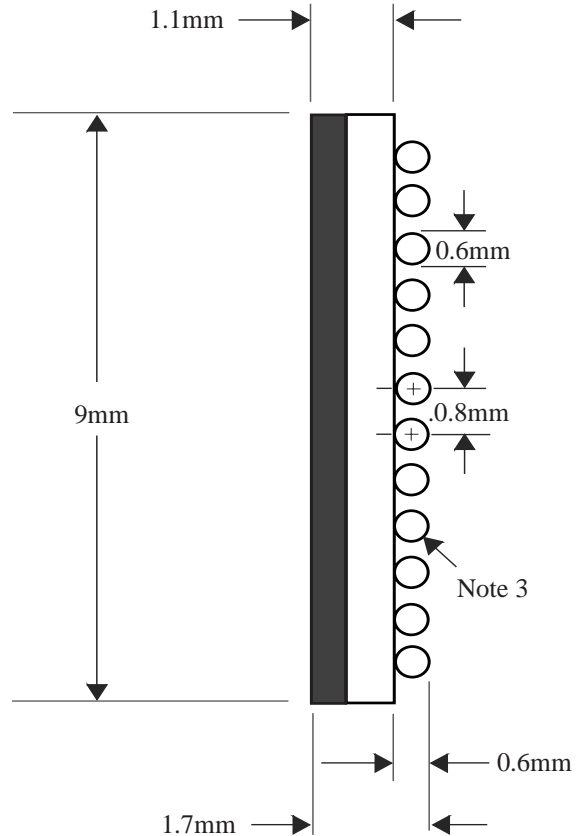

<u>BALLS</u>	<u>PITCH</u>	<u>SIZE</u>	<u>MATRIX</u>	<u>ROWS</u>	<u>CENTER</u>	<u>MAT'L</u>
56	0.8mm	9mm SQ	9 x 9	2	none	BT

### BOTTOM SIDE (TOP X-RAY VIEW)

Daisy Chain to be completed

TEST VEHICLE BOARD

AFTER MOUNTING TO TEST BOARD

# CSP56T.8-DC092

TEL 1-714-898-3830  
info@toplinedummy.com

BALLS	PITCH	SIZE	MATRIX	ROWS	CENTER	MAT'L
56	0.8mm	9mm SQ	9 x 9	2	none	BT

TOP VIEW

SIDE VIEW

NOTES		REVISIONS		
Note 1	Logo and part number centered	Rev	Date	Changes
Note 2	Ball A1 locator mark positioned in corner			
Note 3	Ball Material: 63/37 SnPb	<b>PACKAGING TRAYS</b>		
Note 4	Substrate Material: BT Laminate	Tray Tray Quantity		