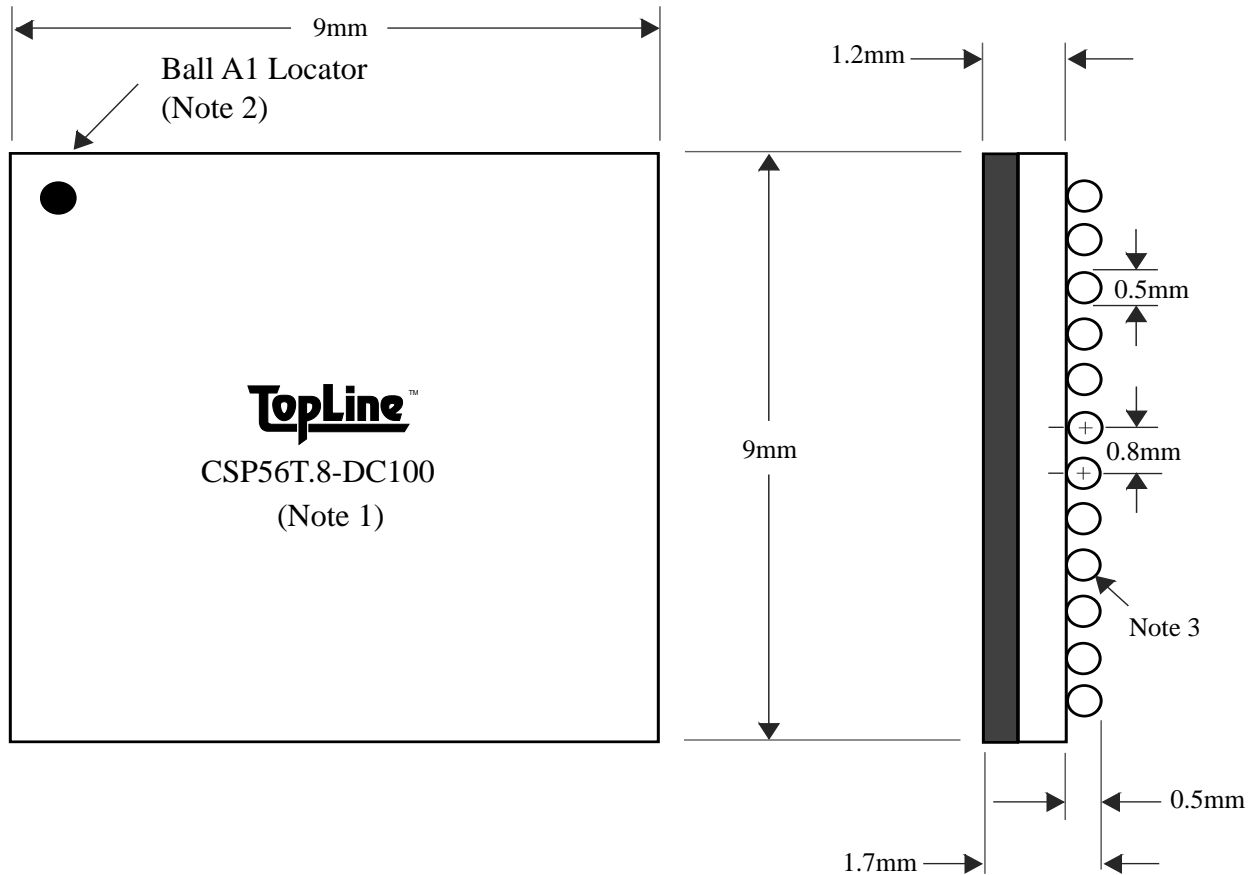

CSP56T.8-DC100

TEL 1-714-898-3830
info@toplinedummy.com

BALLS	PITCH	SIZE	MATRIX	ROWS	CENTER	MAT'L
56	0.8mm	9mm	10 x 10	2	none	BT

TOP VIEW

SIDE VIEW

NOTES		REVISIONS	
Note 1	Logo and part number centered	Rev	Date Changes
Note 2	Ball A1 locator mark positioned in corner		
Note 3	Ball Material: 63/37 SnPb		
Note 4	Substrate Material: BT Laminate		
		PACKAGING TRAYS	
		Tray BGATRAY9mm Tray Quantity	