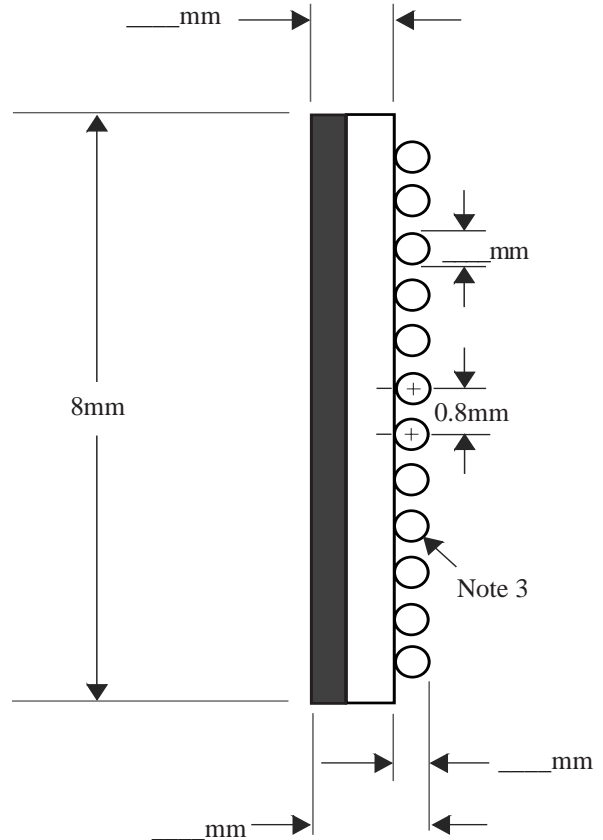

<u>BALLS</u>	<u>PITCH</u>	<u>SIZE</u>	<u>MATRIX</u>	<u>ROWS</u>	<u>CENTER</u>	<u>MAT'L</u>
64	0.8mm	8mm SQ	8 x 8	full	full	BT

BALL VIEW

BOTTOM SIDE (TOP X-RAY VIEW)

Daisy Chain to be completed

TEST VEHICLE BOARD

AFTER MOUNTING TO TEST BOARD

CSP64T.8-DC083

TEL 1-714-898-3830
info@toplinedummy.com

BALLS	PITCH	SIZE	MATRIX	ROWS	CENTER	MAT'L
64	0.8mm	8mm SQ	8 x 8	full	full	BT

TOP VIEW

SIDE VIEW

NOTES		REVISIONS	
Note 1	Logo and part number centered	Rev	Date Changes
Note 2	Ball A1 locator mark positioned in corner		
Note 3	Ball Material: 63/37 SnPb		
Note 4	Substrate Material: BT Laminate		
		PACKAGING TRAYS	
		Tray BGATRAY9mm-10x26	
		Tray Quantity 260	
		Tray Suppliers (ref):	
		FLOUROWARE	