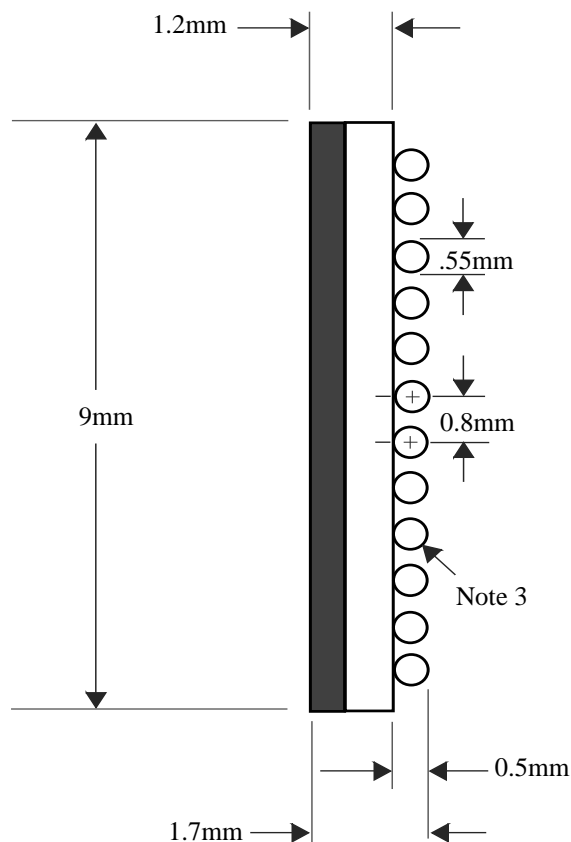

### BOTTOM SIDE (TOP X-RAY VIEW)

TEST VEHICLE BOARD

AFTER MOUNTING TO TEST BOARD

# CSP72T.8-DC110

TEL 1-714-898-3830  
info@toplinedummy.com

<u>BALLS</u>	<u>PITCH</u>	<u>SIZE</u>	<u>MATRIX</u>	<u>ROWS</u>	<u>CENTER</u>	<u>MAT'L</u>
72	0.8mm	9mm SQ	11 x 11	2	none	BT

**TOP VIEW**

**SIDE VIEW**

NOTES		REVISIONS	
Note 1	Logo and part number centered	<u>Rev</u>	<u>Date</u> <u>Changes</u>
Note 2	Ball A1 locator mark positioned in corner		
Note 3	Ball Material: 63/37 SnPb		
Note 4	Substrate Material: BT Laminate		
		PACKAGING TRAYS	
		Tray BGATRAY9mm Tray Quantity	