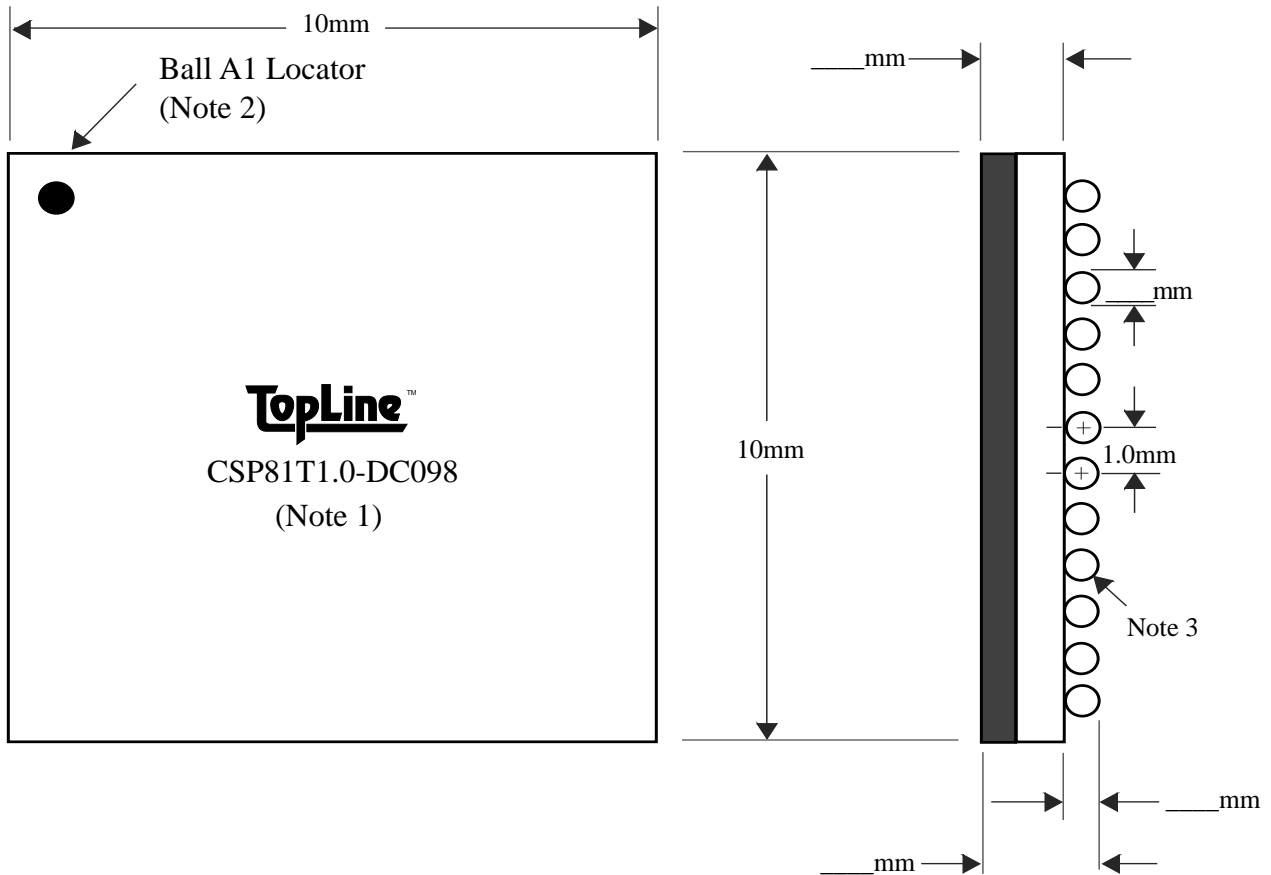

<u>BALLS</u>	<u>PITCH</u>	<u>SIZE</u>	<u>MATRIX</u>	<u>ROWS</u>	<u>CENTER</u>	<u>MAT'L</u>
81	1.0mm	10mm SQ	9 x 9	full	full	BT

BALL VIEW

BOTTOM SIDE (TOP X-RAY VIEW)

Daisy Chain to be completed

TEST VEHICLE BOARD

AFTER MOUNTING TO TEST BOARD

CSP81T1.0-DC098

TEL 1-714-898-3830
info@toplinedummy.com

<u>BALLS</u>	<u>PITCH</u>	<u>SIZE</u>	<u>MATRIX</u>	<u>ROWS</u>	<u>CENTER</u>	<u>MAT'L</u>
81	1.0mm	10mm SQ	9 x 9	full	full	BT

TOP VIEW

SIDE VIEW

NOTES		REVISIONS	
Note 1	Logo and part number centered	<u>Rev</u>	<u>Date</u> <u>Changes</u>
Note 2	Ball A1 locator mark positioned in corner		
Note 3	Ball Material: 63/37 SnPb		
Note 4	Substrate Material: BT Laminate		
		PACKAGING TRAYS	
		Tray BGATRAY10mm- Tray Quantity _____	