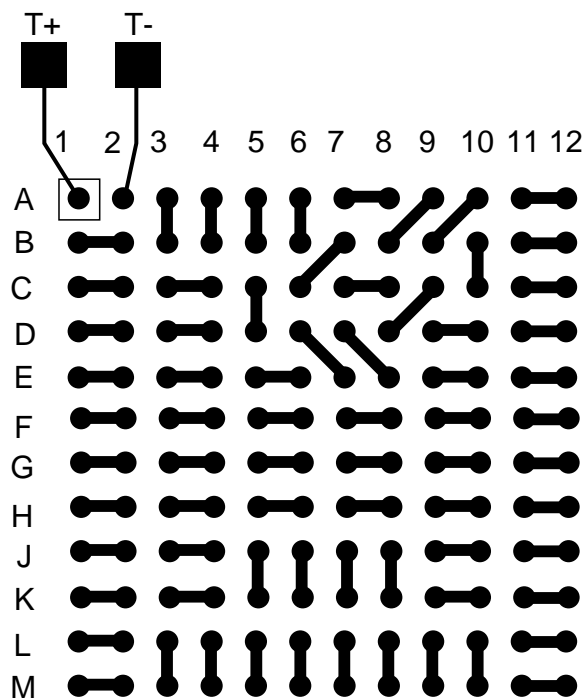

BALLS	PITCH	SIZE
144	1.0mm	13mm SQ

MATRIX	ROWS	CENTER	MAT'L
12 x 12	full	full	FR4

**BALL VIEW**

**BOTTOM SIDE (TOP X-RAY VIEW)**

**TEST VEHICLE BOARD**

**AFTER MOUNTING TO TEST BOARD**

# LBGA144T1.0-DC129

TEL 1-714-898-3830  
info@toplinedummy.com

<u>BALLS</u>	<u>PITCH</u>	<u>SIZE</u>	<u>MATRIX</u>	<u>ROWS</u>	<u>CENTER</u>	<u>MAT'L</u>
144	1.0mm	13mm SQ	12 x 12	full	full	FR4

**TOP VIEW**

**SIDE VIEW**

NOTES		REVISIONS		
Note 1	Logo and part number centered White ink on black solder mask	<u>Rev</u>	<u>Date</u>	<u>Changes</u>
Note 2	Ball A1 locator mark positioned in corner			
Note 3	Ball Material: 62/36/2 SnPbAg			
Note 4	Substrate Material: FR4 laminate			
		PACKAGING TRAYS		
		Tray BGATRAY13mm-8x20 Tray Quantity 160		