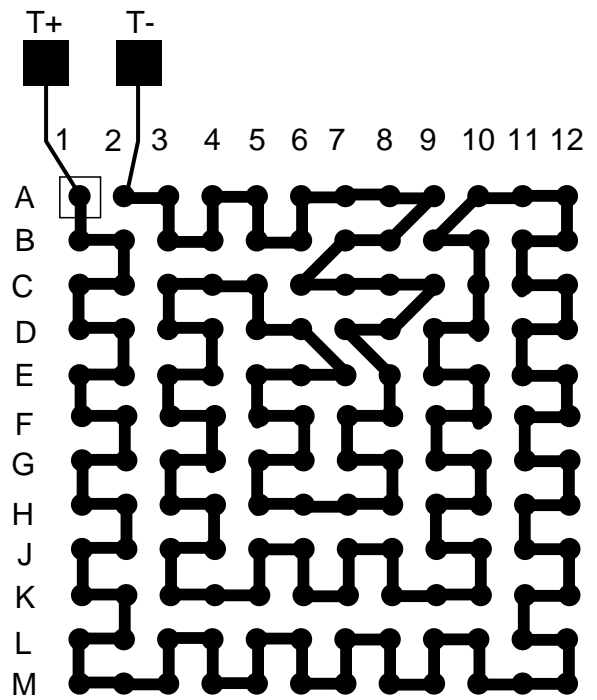

BALLS	PITCH	SIZE
144	1.0mm	13mm SQ

MATRIX	ROWS	CENTER	MAT'L
12 x 12	full	full	FR4

**BALL VIEW**

**BOTTOM SIDE (TOP X-RAY VIEW)**

**TEST VEHICLE BOARD**

**AFTER MOUNTING TO TEST BOARD**

# LBGA144T1.0-DC129

TEL 1-714-898-3830  
info@toplinedummy.com

<u>BALLS</u>	<u>PITCH</u>	<u>SIZE</u>	<u>MATRIX</u>	<u>ROWS</u>	<u>CENTER</u>	<u>MAT'L</u>
144	1.0mm	13mm SQ	12 x 12	full	full	FR4

**TOP VIEW**

**SIDE VIEW**

NOTES		REVISIONS		
Note 1	Logo and part number centered White ink on black solder mask	<u>Rev</u>	<u>Date</u>	<u>Changes</u>
Note 2	Ball A1 locator mark positioned in corner			
Note 3	Ball Material: 62/36/2 SnPbAg			
Note 4	Substrate Material: FR4 laminate			
		PACKAGING TRAYS		
		Tray BGATRAY13mm-8x20 Tray Quantity 160		