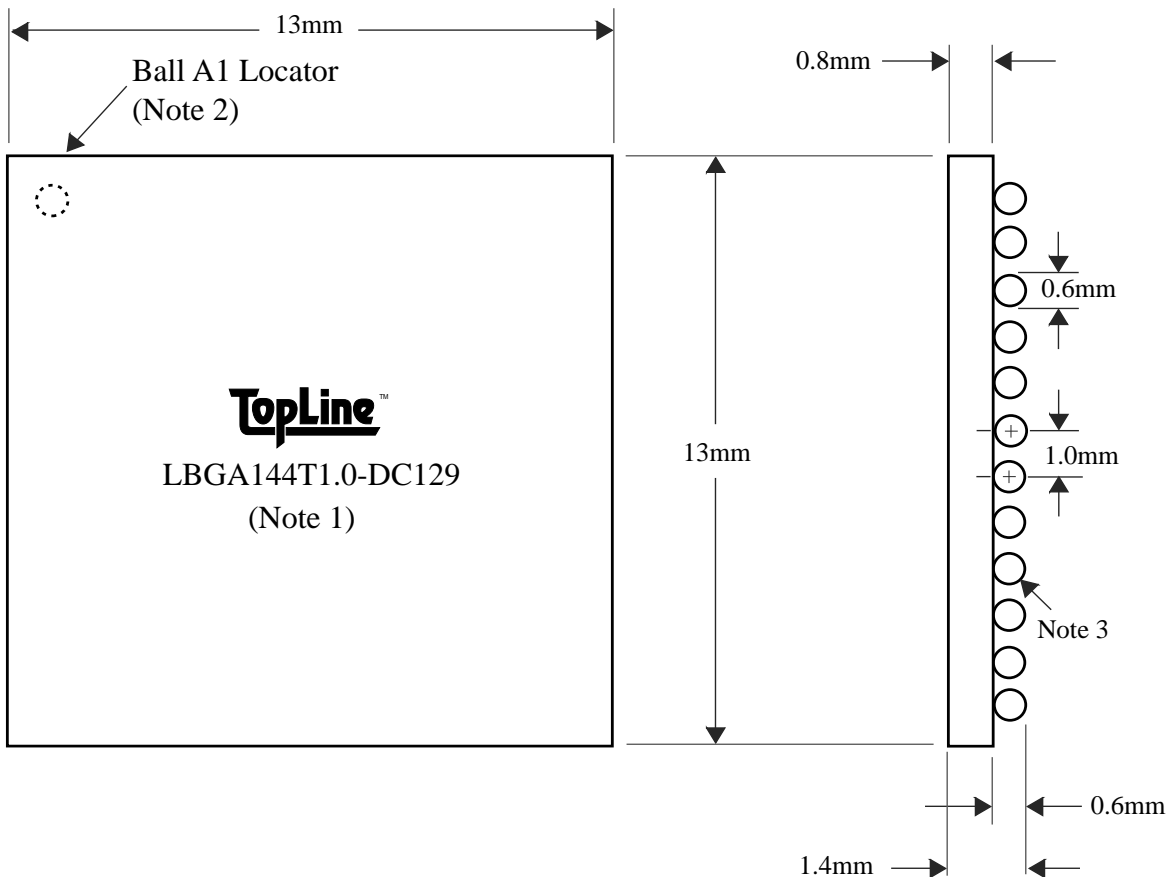

BALLS	PITCH	SIZE
144	1.0mm	13mm SQ

MATRIX	ROWS	CENTER	MAT'L
12 x 12	full	full	FR4

**BALL VIEW**

**BOTTOM SIDE (TOP X-RAY VIEW)**

**TEST VEHICLE BOARD**

**AFTER MOUNTING TO TEST BOARD**

# LBGA144T1.0-DC129

TEL 1-714-898-3830  
info@toplinedummy.com

<u>BALLS</u>	<u>PITCH</u>	<u>SIZE</u>	<u>MATRIX</u>	<u>ROWS</u>	<u>CENTER</u>	<u>MAT'L</u>
144	1.0mm	13mm SQ	12 x 12	full	full	FR4

**TOP VIEW**

**SIDE VIEW**

NOTES		REVISIONS		
Note 1	Logo and part number centered White ink on black solder mask	<u>Rev</u>	<u>Date</u>	<u>Changes</u>
Note 2	Ball A1 locator mark positioned in corner			
Note 3	Ball Material: 62/36/2 SnPbAg			
Note 4	Substrate Material: FR4 laminate			
		PACKAGING TRAYS		
		Tray BGATRAY13mm-8x20 Tray Quantity 160		