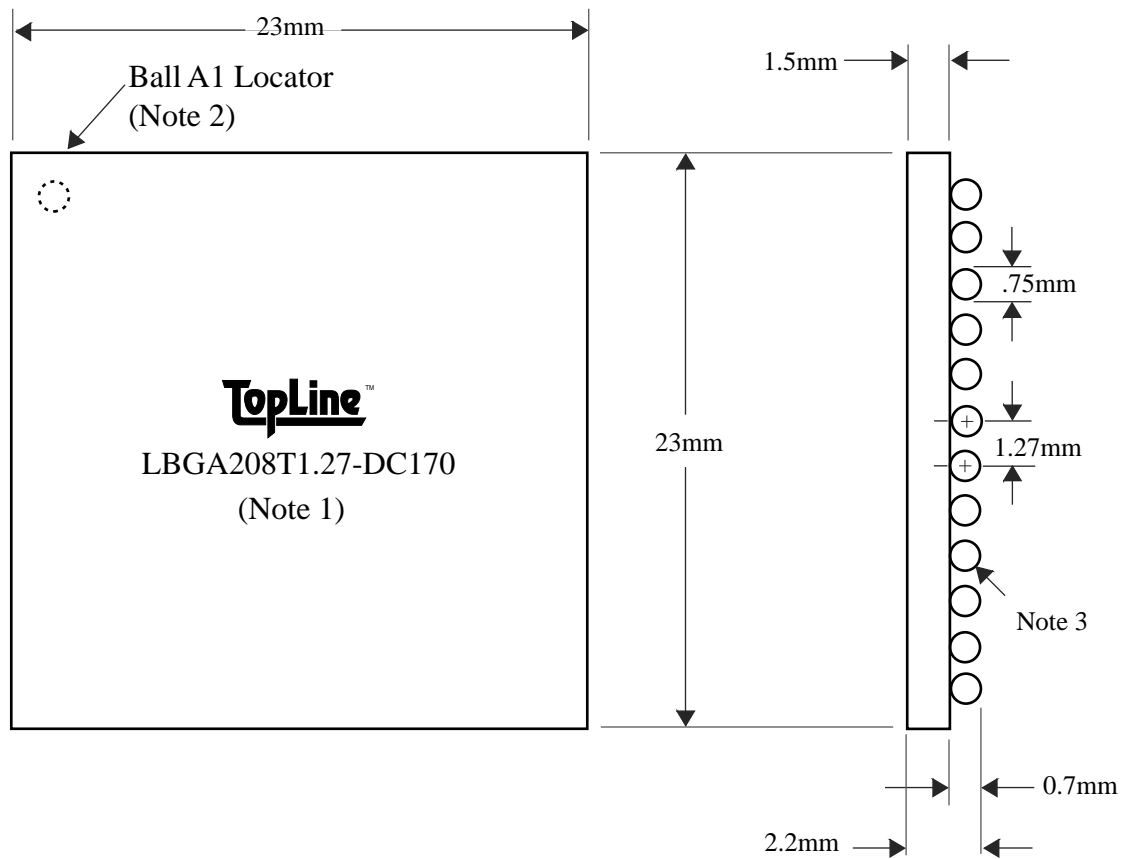

TEL 1-714-898-3830
info@toplinedummy.com

BALLS	PITCH	SIZE	MATRIX	ROWS	CENTER	MAT'L
208	1.27mm	23mm SQ	17 x 17	full	full	FR4

BALL VIEW

BOTTOM SIDE (TOP X-RAY VIEW)

TEST VEHICLE BOARD

AFTER MOUNTING TO TEST BOARD

LBGA208T1.27-DC170

TEL 1-714-898-3830
info@toplinedummy.com

<u>BALLS</u>	<u>PITCH</u>	<u>SIZE</u>	<u>MATRIX</u>	<u>ROWS</u>	<u>CENTER</u>	<u>MAT'L</u>
208	1.27mm	23mm SQ	17 x 17	full	full	FR4

TOP VIEW

SIDE VIEW

NOTES		REVISIONS		
Note 1	Logo and part number centered White ink on black solder mask	<u>Rev</u>	<u>Date</u>	<u>Changes</u>
Note 2	Ball A1 locator mark positioned in corner			
Note 3	Ball Material: 62/36/2 SnPbAg			
Note 4	Substrate Material: FR4 laminate			
		PACKAGING TRAYS		
		Tray BGATRAY23mm-5x12 Tray Quantity 60		