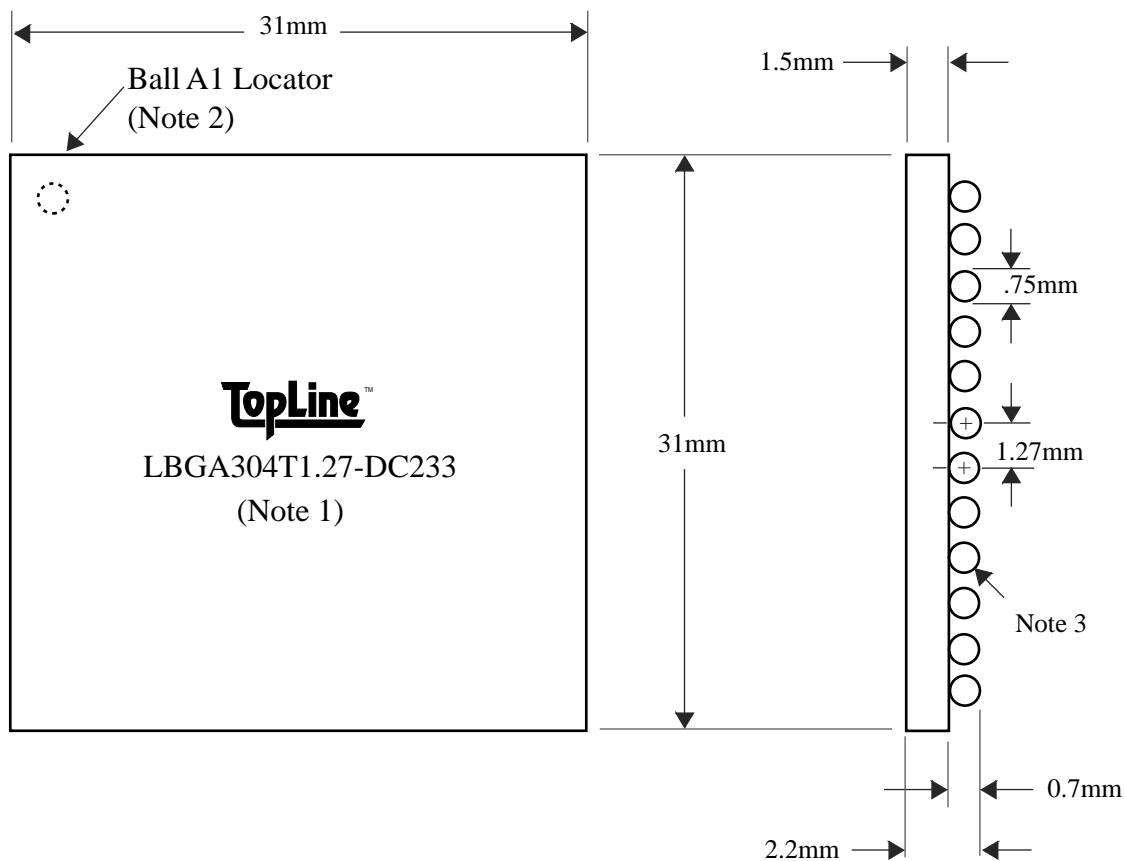

BOTTOM SIDE (TOP X-RAY VIEW)

TEST VEHICLE BOARD

AFTER MOUNTING TO TEST BOARD

LBGA304T1.27-DC233

TEL 1-714-898-3830
info@toplinedummy.com

BALLS	PITCH	SIZE	MATRIX	ROWS	CENTER	MAT'L
304	1.27mm	31mm SQ	23 x 23	4	none	FR4

TOP VIEW

SIDE VIEW

NOTES		REVISIONS		
Note 1	Logo and part number centered White ink on black solder mask	Rev	Date	Changes
Note 2	Ball A1 locator mark positioned in corner			
Note 3	Ball Material: 62/36/2 SnPbAg	PACKAGING TRAYS		
Note 4	Substrate Material: FR4 laminate	Tray BGATRAY31mm-3x9 Tray Quantity 27		