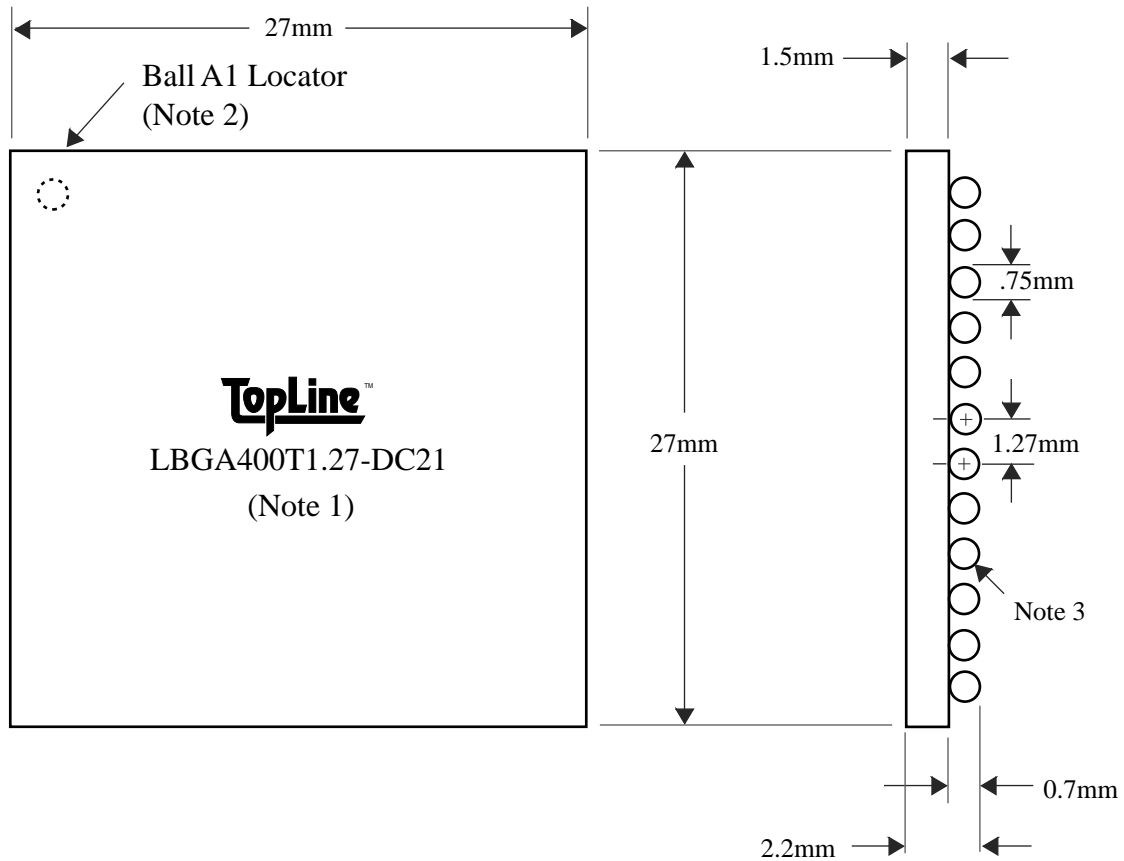

## LBGA400T1.27-DC21

**BALL VIEW**

**BOTTOM SIDE (TOP X-RAY VIEW)**

**TEST VEHICLE BOARD**

**AFTER MOUNTING TO TEST BOARD**

# LBGA400T1.27-DC21

TEL 1-714-898-3830  
info@toplinedummy.com

<u>BALLS</u>	<u>PITCH</u>	<u>SIZE</u>	<u>MATRIX</u>	<u>ROWS</u>	<u>CENTER</u>	<u>MAT'L</u>
400	1.27mm	27mm SQ	20 x 20	full	full	FR4

**TOP VIEW**

**SIDE VIEW**

NOTES		REVISIONS		
Note 1	Logo and part number centered White ink on black solder mask	<u>Rev</u>	<u>Date</u>	<u>Changes</u>
Note 2	Ball A1 locator mark positioned in corner			
Note 3	Ball Material: 62/36/2 SnPbAg			
Note 4	Substrate Material: FR4 laminate			
		PACKAGING TRAYS		
		Tray BGATRAY27mm-4x10 Tray Quantity 40		