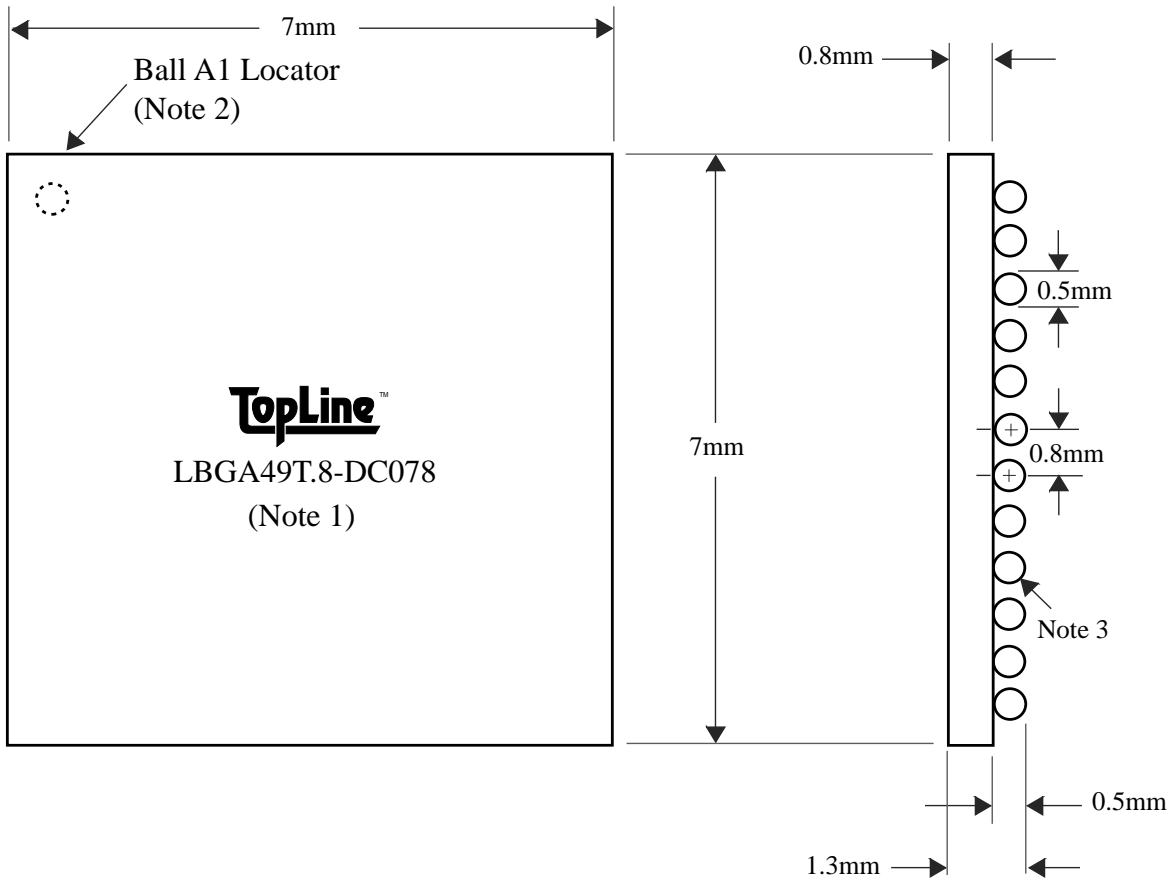

BALLS	PITCH	SIZE
49	0.8mm	7mm SQ

MATRIX	ROWS	CENTER	MAT'L
7 x 7	full	full	FR4

BALL VIEW

BOTTOM SIDE (TOP X-RAY VIEW)

TEST VEHICLE BOARD

AFTER MOUNTING TO TEST BOARD

LBGA49T.8-DC078

TEL 1-714-898-3830
info@toplinedummy.com

BALLS	PITCH	SIZE	MATRIX	ROWS	CENTER	MAT'L
49	0.8mm	7mm SQ	7 x 7	full	full	FR4

TOP VIEW

SIDE VIEW

NOTES		REVISIONS	
Note 1	Logo and part number centered White ink on black solder mask	Rev	Date Changes
Note 2	Ball A1 locator mark positioned in corner		
Note 3	Ball Material: 62/36/2 SnPbAg		
Note 4	Substrate Material: FR4 laminate		
		PACKAGING TRAYS	
		Tray BGATRAY7mm-13x32 Tray Quantity 416	