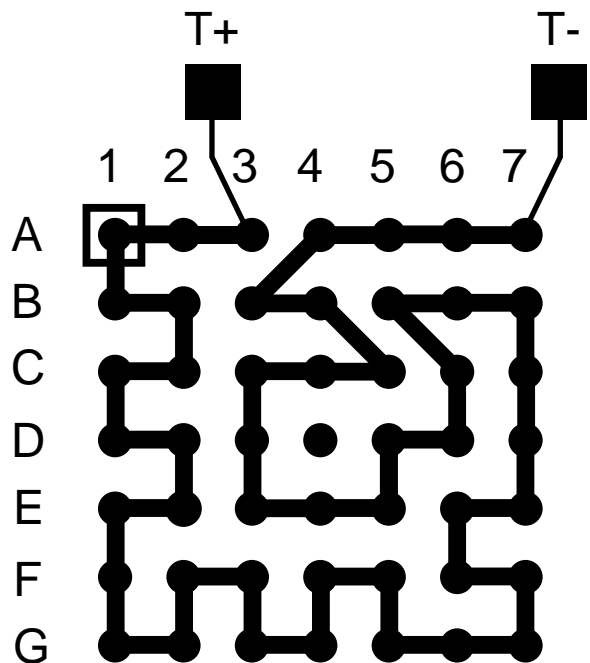

BALLS	PITCH	SIZE
49	0.8mm	7mm SQ

MATRIX	ROWS	CENTER	MAT'L
7 x 7	full	full	FR4

BALL VIEW

BOTTOM SIDE (TOP X-RAY VIEW)

TEST VEHICLE BOARD

AFTER MOUNTING TO TEST BOARD

LBGA49T.8-DC078

TEL 1-714-898-3830
info@toplinedummy.com

BALLS	PITCH	SIZE	MATRIX	ROWS	CENTER	MAT'L
49	0.8mm	7mm SQ	7 x 7	full	full	FR4

TOP VIEW

SIDE VIEW

NOTES		REVISIONS	
Note 1	Logo and part number centered White ink on black solder mask	Rev	Date Changes
Note 2	Ball A1 locator mark positioned in corner		
Note 3	Ball Material: 62/36/2 SnPbAg		
Note 4	Substrate Material: FR4 laminate		
		PACKAGING TRAYS	
		Tray BGATRAY7mm-13x32 Tray Quantity 416	