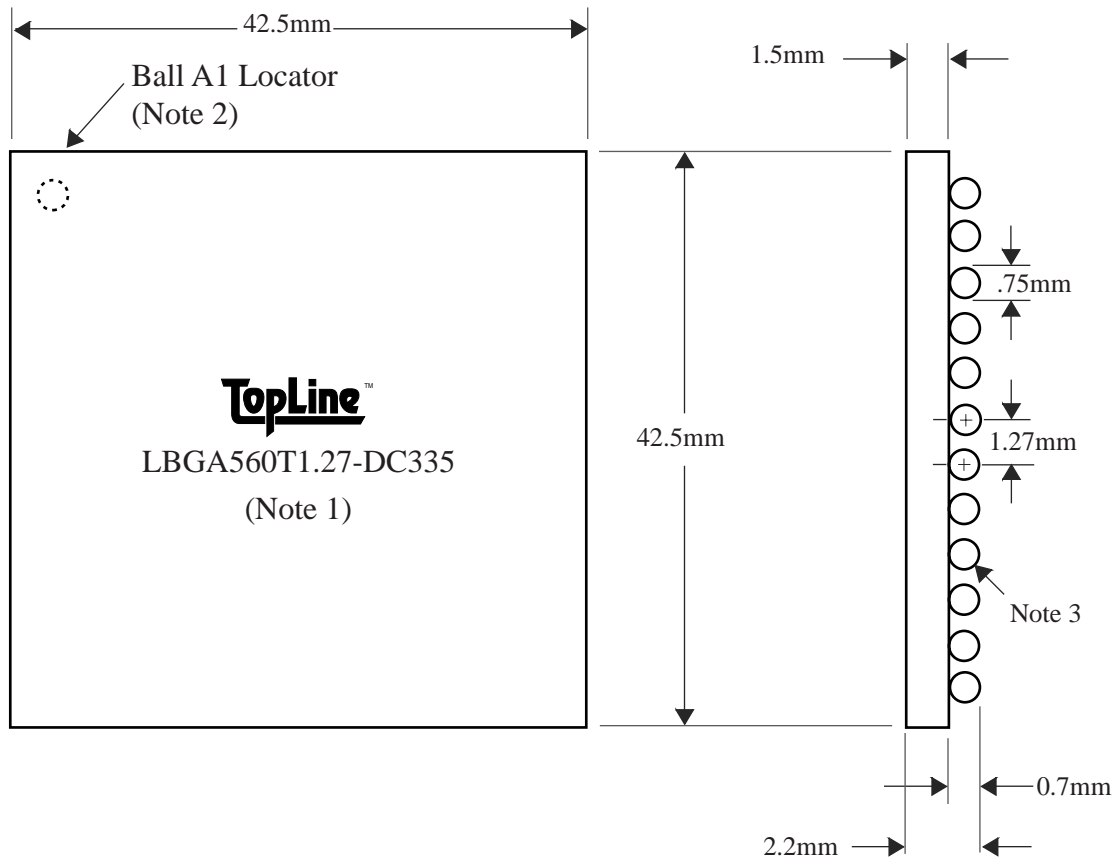

TEL 1-714-898-3830
info@toplinedummy.com

BALLS	PITCH	SIZE	MATRIX	ROWS	CENTER	MAT'L
560	1.27mm	42.5mm SQ	33 x 33	5	none	FR4

BALL VIEW

BOTTOM SIDE (TOP X-RAY VIEW)

TEST VEHICLE BOARD

AFTER MOUNTING TO TEST BOARD

LBGA560T1.27-DC335

TEL 1-714-898-3830
info@toplinedummy.com

BALLS	PITCH	SIZE	MATRIX	ROWS	CENTER	MAT'L
560	1.27mm	42.5mm SQ	33 x 33	5	none	FR4

TOP VIEW

SIDE VIEW

NOTES		REVISIONS		
Note 1	Logo and part number centered White ink on black solder mask	Rev	Date	Changes
Note 2	Ball A1 locator mark positioned in corner			
Note 3	Ball Material: 62/36/2 SnPbAg	PACKAGING TRAYS		
Note 4	Substrate Material: FR4 laminate	Tray BGATRAY42.5-6x12 Tray Quantity 12		