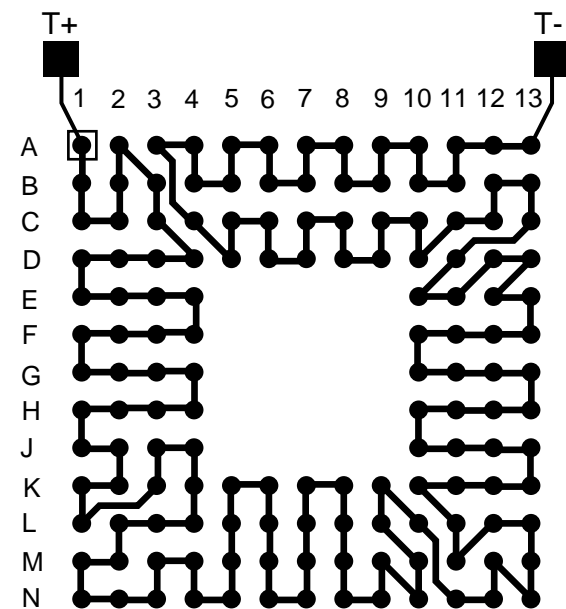

BALLS
144

PITCH
0.8mm

SIZE
12mm SQ

MATRIX
13 x 13

ROWS
4

CENTER
none

MAT'L
Flex Polyimide

fBGA144T.8-DC134

BALL VIEW

BOTTOM SIDE (TOP X-RAY VIEW)

TEST VEHICLE BOARD

AFTER MOUNTING TO TEST BOARD