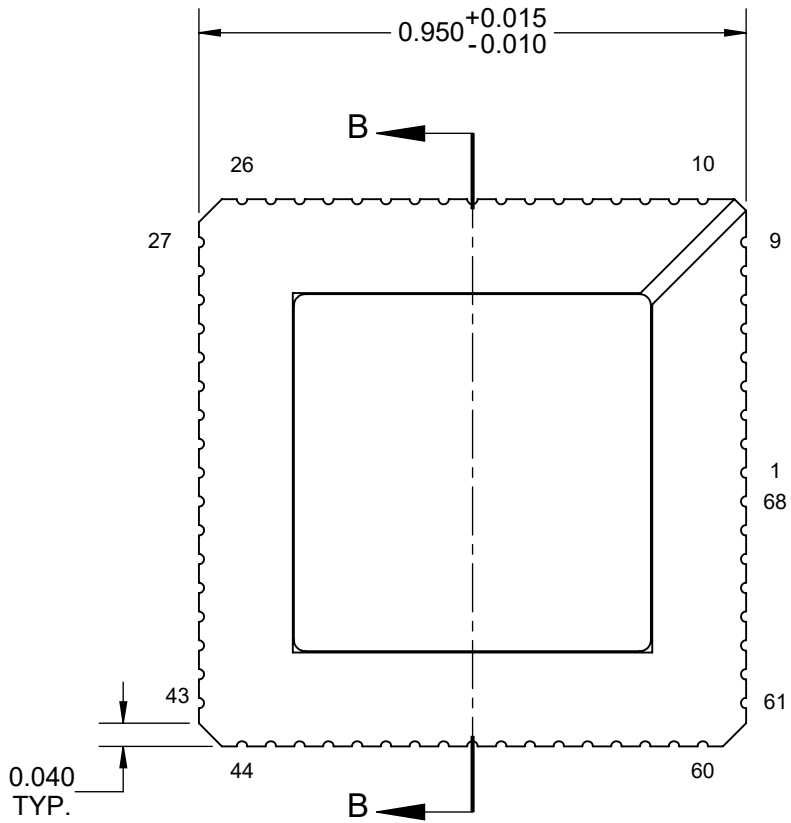

TOP VIEW

SIDE VIEW

BOTTOM VIEW

EDGE VIEW

PART NUMBER	COVER	PLATING	DAISY CHAIN
LCC68B50SQ.95	SEALED	NiAu	NO
LCC68B50SQ.95-SC	SEALED	SnPb	NO
LCC68B50SQ.95-DE	SEALED	NiAu	YES
LCC68B50SQ.95-DE-SC	SEALED	SnPb	YES

APPROVALS	DATE	TopLine®			
DRAWN T. Au	12/22/2019				
ENG M. Hart	12/22/2019	TITLE LCC68B50SQ.95			
MFG		SCALE 3:1	SIZE A	DRAWING NO. 146800	REV A
QA					
CUST		DO NOT SCALE DRAWING		SHEET 1 OF 3	
REVISED					

TopLine®

TITLE			
LCC68B50SQ.95			
SCALE 4:1	SIZE A	DRAWING NO. 146800	REV A
DO NOT SCALE DRAWING		SHEET 2 OF 3	

MODELS

TOP

BOTTOM

TopLine[®]

TITLE LCC68B50SQ.95

SCALE 4.5:1	SIZE A	DRAWING NO. 146800	REV A
----------------	-----------	-----------------------	----------