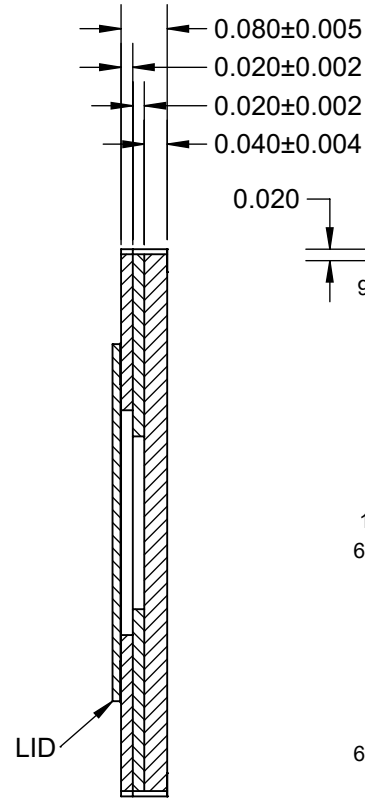

TOP VIEW

SIDE VIEW

BOTTOM VIEW

EDGE VIEW

PART NUMBER	COVER	PLATING	DAISY CHAIN
LCC68B50SQ.95	SEALED	NiAu	NO
LCC68B50SQ.95-SC	SEALED	SnPb	NO
LCC68B50SQ.95-DE	SEALED	NiAu	YES
LCC68B50SQ.95-DE-SC	SEALED	SnPb	YES

APPROVALS	DATE	TopLine®			
DRAWN T. Au	12/22/2019				
ENG M. Hart	12/22/2019	TITLE LCC68B50SQ.95			
MFG		SCALE 3:1	SIZE A	DRAWING NO. 146800	REV A
QA					
CUST		DO NOT SCALE DRAWING		SHEET 1 OF 3	
REVISED					

DAISY CHAIN TOP VIEW

**DAISY CHAIN
NET LIST**

PINS	PINS	PINS	PINS	PINS	PINS
1 ~ 2	13 ~ 14	25 ~ 26	37 ~ 38	49 ~ 50	61 ~ 62
3 ~ 4	15 ~ 16	27 ~ 28	39 ~ 40	51 ~ 52	63 ~ 64
5 ~ 6	17 ~ 18	29 ~ 30	41 ~ 42	53 ~ 54	65 ~ 66
7 ~ 8	19 ~ 20	31 ~ 32	43 ~ 44	55 ~ 56	67 ~ 68
9 ~ 10	21 ~ 22	33 ~ 34	45 ~ 46	57 ~ 58	
11 ~ 12	23 ~ 24	35 ~ 36	47 ~ 48	59 ~ 60	

TopLine®

TITLE			
LCC68B50SQ.95			
SCALE 4:1	SIZE A	DRAWING NO. 146800	REV A
DO NOT SCALE DRAWING		SHEET 2 OF 3	

MODELS

TOP

BOTTOM

TopLine[®]

TITLE LCC68B50SQ.95

SCALE 4.5:1	SIZE A	DRAWING NO. 146800	REV A
----------------	-----------	-----------------------	----------