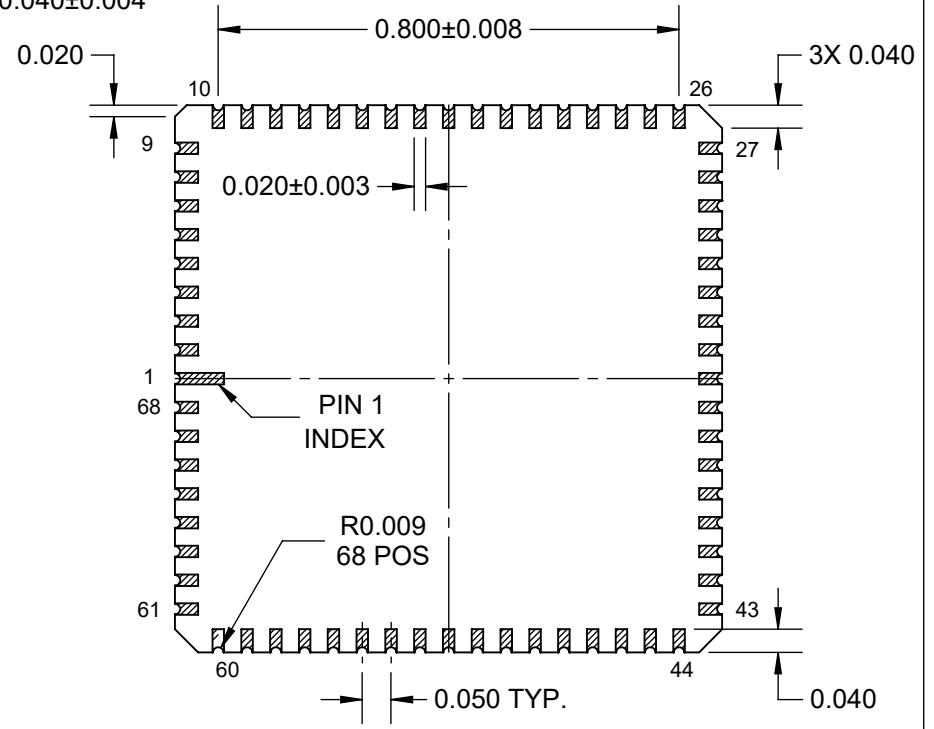

TOP VIEW

SIDE VIEW

BOTTOM VIEW

EDGE VIEW

PART NUMBER	COVER	PLATING	DAISY CHAIN
LCC68B50SQ.95	SEALED	NiAu	NO
LCC68B50SQ.95-SC	SEALED	SnPb	NO
LCC68B50SQ.95-DE	SEALED	NiAu	YES
LCC68B50SQ.95-DE-SC	SEALED	SnPb	YES

APPROVALS	DATE	TopLine®			
DRAWN T. Au	12/22/2019				
ENG M. Hart	12/22/2019	TITLE LCC68B50SQ.95			
MFG		SCALE 3:1	SIZE A	DRAWING NO. 146800	REV A
QA					
CUST		DO NOT SCALE DRAWING		SHEET 1 OF 3	
REVISED					

DAISY CHAIN TOP VIEW

**DAISY CHAIN
NET LIST**

PINS	PINS	PINS	PINS	PINS	PINS
1 ~ 2	13 ~ 14	25 ~ 26	37 ~ 38	49 ~ 50	61 ~ 62
3 ~ 4	15 ~ 16	27 ~ 28	39 ~ 40	51 ~ 52	63 ~ 64
5 ~ 6	17 ~ 18	29 ~ 30	41 ~ 42	53 ~ 54	65 ~ 66
7 ~ 8	19 ~ 20	31 ~ 32	43 ~ 44	55 ~ 56	67 ~ 68
9 ~ 10	21 ~ 22	33 ~ 34	45 ~ 46	57 ~ 58	
11 ~ 12	23 ~ 24	35 ~ 36	47 ~ 48	59 ~ 60	

TopLine®

TITLE			
LCC68B50SQ.95			
SCALE 4:1	SIZE A	DRAWING NO. 146800	REV A
DO NOT SCALE DRAWING		SHEET 2 OF 3	

MODELS

TOP

BOTTOM

TopLine[®]

TITLE LCC68B50SQ.95

SCALE 4.5:1	SIZE A	DRAWING NO. 146800	REV A
----------------	-----------	-----------------------	----------