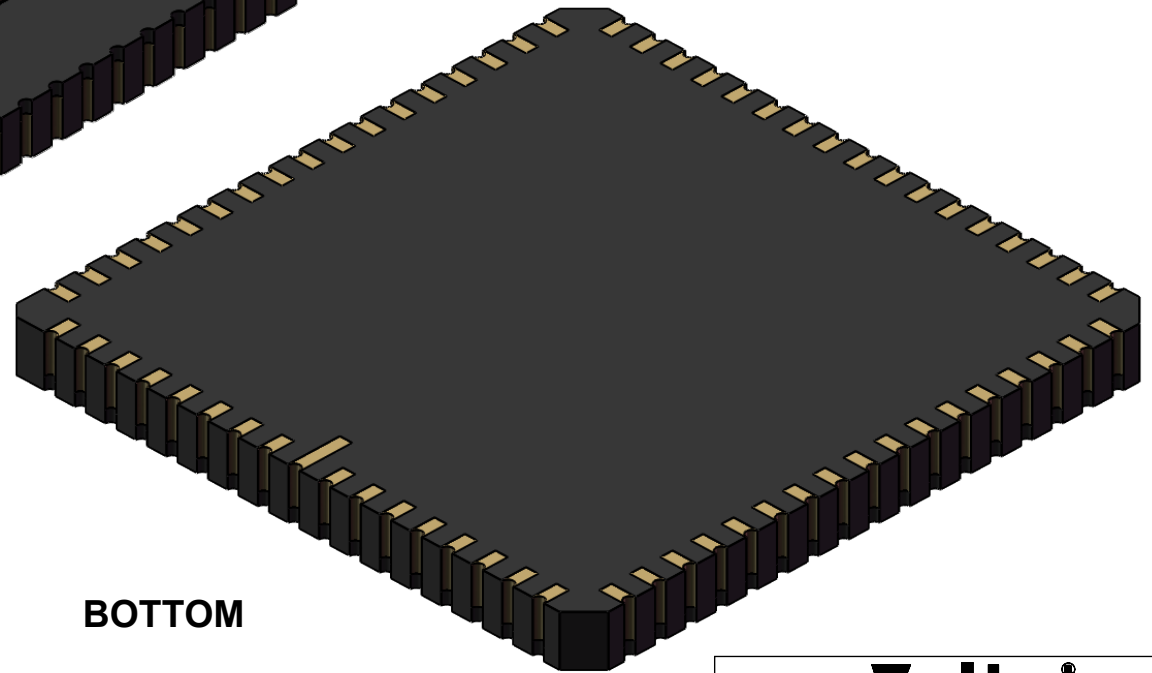

TOP VIEW

SIDE VIEW

BOTTOM VIEW

EDGE VIEW

PART NUMBER	COVER	PLATING	DAISY CHAIN
LCC68B50SQ.95	SEALED	NiAu	NO
LCC68B50SQ.95-SC	SEALED	SnPb	NO
LCC68B50SQ.95-DE	SEALED	NiAu	YES
LCC68B50SQ.95-DE-SC	SEALED	SnPb	YES

DAISY CHAIN TOP VIEW

**DAISY CHAIN
NET LIST**

PINS	PINS	PINS	PINS	PINS	PINS
1 ~ 2	13 ~ 14	25 ~ 26	37 ~ 38	49 ~ 50	61 ~ 62
3 ~ 4	15 ~ 16	27 ~ 28	39 ~ 40	51 ~ 52	63 ~ 64
5 ~ 6	17 ~ 18	29 ~ 30	41 ~ 42	53 ~ 54	65 ~ 66
7 ~ 8	19 ~ 20	31 ~ 32	43 ~ 44	55 ~ 56	67 ~ 68
9 ~ 10	21 ~ 22	33 ~ 34	45 ~ 46	57 ~ 58	
11 ~ 12	23 ~ 24	35 ~ 36	47 ~ 48	59 ~ 60	

TopLine®

TITLE			
LCC68B50SQ.95			
SCALE 4:1	SIZE A	DRAWING NO. 146800	REV A
DO NOT SCALE DRAWING		SHEET 2 OF 3	

MODELS

TOP

BOTTOM

TopLine[®]

TITLE LCC68B50SQ.95

SCALE 4.5:1	SIZE A	DRAWING NO. 146800	REV A
----------------	-----------	-----------------------	----------