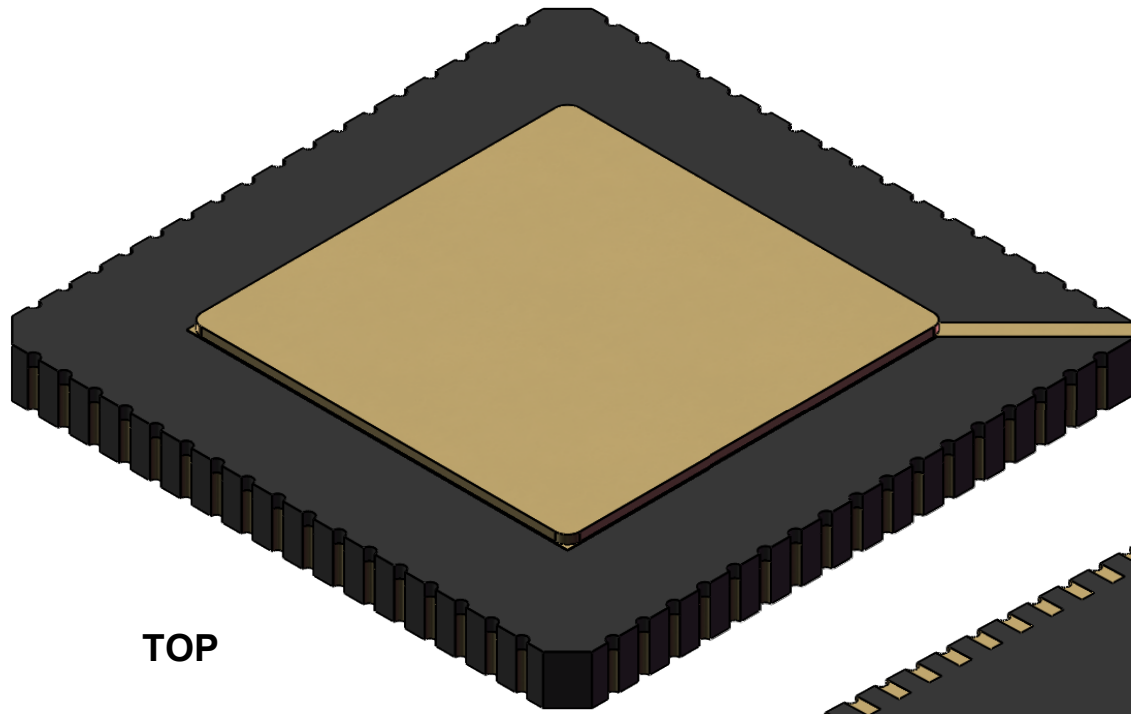

TOP VIEW

SIDE VIEW

BOTTOM VIEW

EDGE VIEW

PART NUMBER	COVER	PLATING	DAISY CHAIN
LCC68B50SQ.95	SEALED	NiAu	NO
LCC68B50SQ.95-SC	SEALED	SnPb	NO
LCC68B50SQ.95-DE	SEALED	NiAu	YES
LCC68B50SQ.95-DE-SC	SEALED	SnPb	YES

DAISY CHAIN TOP VIEW

**DAISY CHAIN
NET LIST**

PINS	PINS	PINS	PINS	PINS	PINS
1 ~ 2	13 ~ 14	25 ~ 26	37 ~ 38	49 ~ 50	61 ~ 62
3 ~ 4	15 ~ 16	27 ~ 28	39 ~ 40	51 ~ 52	63 ~ 64
5 ~ 6	17 ~ 18	29 ~ 30	41 ~ 42	53 ~ 54	65 ~ 66
7 ~ 8	19 ~ 20	31 ~ 32	43 ~ 44	55 ~ 56	67 ~ 68
9 ~ 10	21 ~ 22	33 ~ 34	45 ~ 46	57 ~ 58	
11 ~ 12	23 ~ 24	35 ~ 36	47 ~ 48	59 ~ 60	

TopLine®

TITLE			
LCC68B50SQ.95			
SCALE 4:1	SIZE A	DRAWING NO. 146800	REV A
DO NOT SCALE DRAWING		SHEET 2 OF 3	

MODELS

TOP

BOTTOM

TopLine[®]

TITLE LCC68B50SQ.95

SCALE 4.5:1	SIZE A	DRAWING NO. 146800	REV A
----------------	-----------	-----------------------	----------