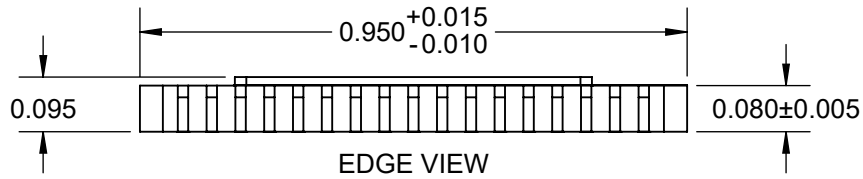

TOP VIEW

SIDE VIEW

BOTTOM VIEW

EDGE VIEW

PART NUMBER	COVER	PLATING	DAISY CHAIN
LCC68B50SQ.95	SEALED	NiAu	NO
LCC68B50SQ.95-SC	SEALED	SnPb	NO
LCC68B50SQ.95-DE	SEALED	NiAu	YES
LCC68B50SQ.95-DE-SC	SEALED	SnPb	YES

APPROVALS	DATE	TopLine®			
DRAWN T. Au	12/22/2019				
ENG M. Hart	12/22/2019	TITLE LCC68B50SQ.95			
MFG		SCALE 3:1	SIZE A	DRAWING NO. 146800	REV A
QA					
CUST		DO NOT SCALE DRAWING		SHEET 1 OF 3	
REVISED					

TopLine®

TITLE			
LCC68B50SQ.95			
SCALE 4:1	SIZE A	DRAWING NO. 146800	REV A
DO NOT SCALE DRAWING		SHEET 2 OF 3	

MODELS

TOP

BOTTOM

TopLine[®]

TITLE LCC68B50SQ.95

SCALE 4.5:1	SIZE A	DRAWING NO. 146800	REV A
----------------	-----------	-----------------------	----------