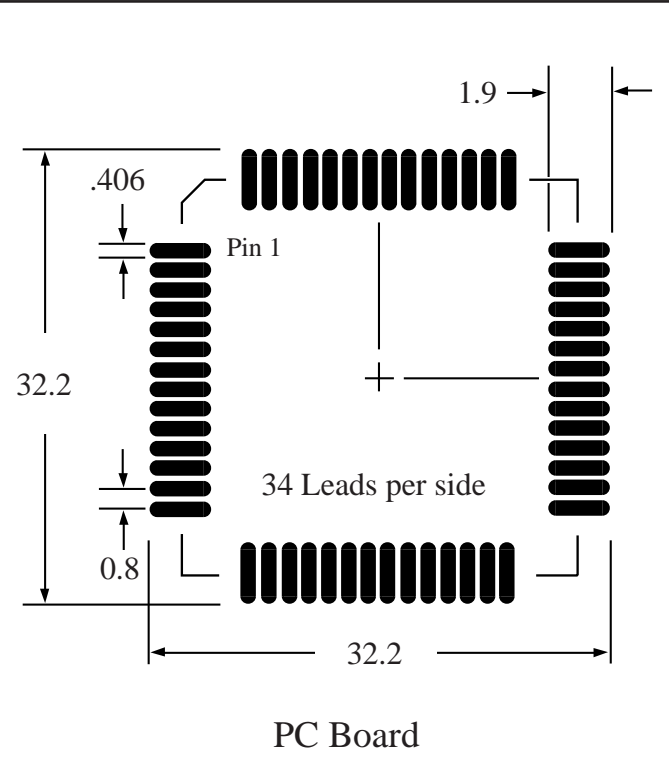

Part # **QFP136T30-3.2**
 Leads **136** Pitch **0.8mm**
 Body Size **28mmSQ**

TopLine™
 Tel 1-714-898-3830
 info@topline.tv

Dimensions = mm