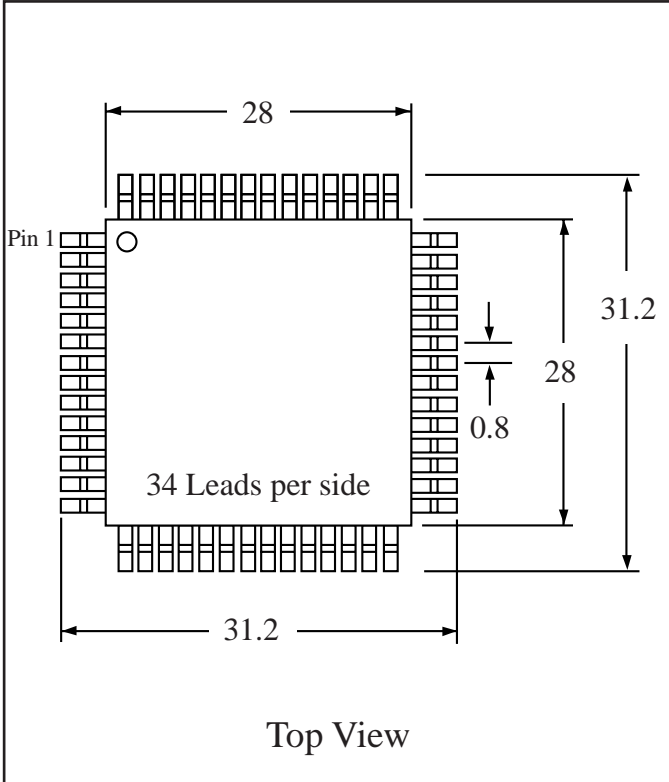

Part # **QFP136T30-3.2**
 Leads **136** Pitch **0.8mm**
 Body Size **28mmSQ**

TopLine™
 Tel 1-714-898-3830
 info@topline.tv

Dimensions = mm