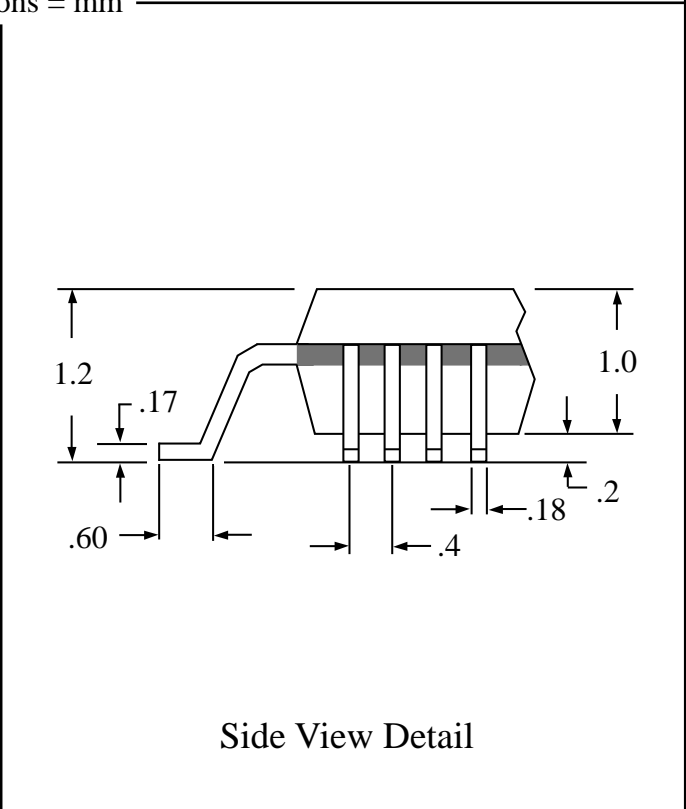

Part # **TQFP128T15.7**
 Leads **128** Pitch **0.4mm**
 Body Size **14mm SQ**

Available RoHS Pb-Free

TopLine™

Tel 1-800-776-9888
 info@topline.tv

Dimensions = mm

Ordering Steps:

- Step 1: Select outline body thickness TQFP (1.0mm) or LQFP (1.4mm).
- Step 2: Choose packaging. Tray is standard. Tape and Reel is available.
- Step 3: Select plating requirements. RoHS Pb-Free or SnPb
- Step 4: Select options according to your application. See chart below.

Part Number Packaged in Tray (Standard)	Options				Applications					
	Plating	Daisy Chain	Dummy Die	Isolated Pins	Mounting Practice	Rework Solder Practice	Reflow Temperature Profiling	Continuity Test	Life Cycle Test	S.I.R. Test
TQFP128T15.7	SnPb	No	No	No	x	x				
TQFP128T15.7T	Pb-Free	No	No	No	x	x				
TQFP128T15.7-DE-D	SnPb	Yes	Yes	No	x	x	x	x	x	
TQFP128T15.7T-DE-D	Pb-Free	Yes	Yes	No	x	x	x	x	x	
TQFP128T15.7-ISO	SnPb	No	No	Yes	x	x	x			x
TQFP128T15.7T-ISO	Pb-Free	No	No	Yes	x	x	x			x