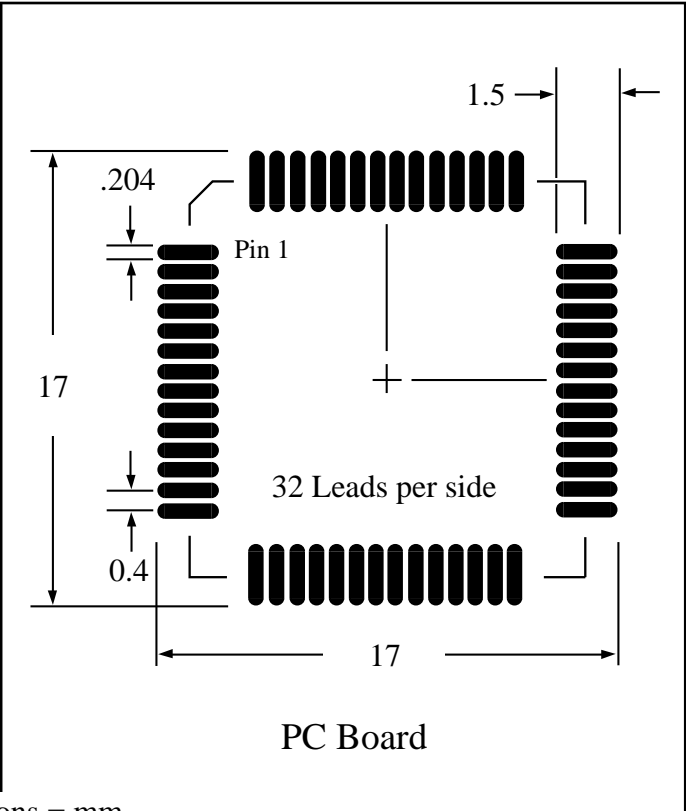

Part # **TQFP128T15.7**
 Leads **128** Pitch **0.4mm**
 Body Size **14mm SQ**

Available RoHS Pb-Free

TopLine™

Tel 1-800-776-9888
 info@topline.tv

Dimensions = mm

Ordering Steps:

- Step 1: Select outline body thickness TQFP (1.0mm) or LQFP (1.4mm).
- Step 2: Choose packaging. Tray is standard. Tape and Reel is available.
- Step 3: Select plating requirements. RoHS Pb-Free or SnPb
- Step 4: Select options according to your application. See chart below.

Part Number Packaged in Tray (Standard)	Options				Applications					
	Plating	Daisy Chain	Dummy Die	Isolated Pins	Mounting Practice	Rework Solder Practice	Reflow Temperature Profiling	Continuity Test	Life Cycle Test	S.I.R. Test
TQFP128T15.7	SnPb	No	No	No	x	x				
TQFP128T15.7T	Pb-Free	No	No	No	x	x				
TQFP128T15.7-DE-D	SnPb	Yes	Yes	No	x	x	x	x	x	
TQFP128T15.7T-DE-D	Pb-Free	Yes	Yes	No	x	x	x	x	x	
TQFP128T15.7-ISO	SnPb	No	No	Yes	x	x	x			x
TQFP128T15.7T-ISO	Pb-Free	No	No	Yes	x	x	x			x

Part Number Packaged in Tape and Reel	Options				Applications					
	Plating	Daisy Chain	Dummy Die	Isolated Pins	Mounting Practice	Rework Solder Practice	Reflow Temperature Profiling	Continuity Test	Life Cycle Test	S.I.R. Test
TQFP128E13A15.7	SnPb	No	No	No	x	x				
TQFP128E13A15.7T	Pb-Free	No	No	No	x	x				
TQFP128E13A15.7-DE-D	SnPb	Yes	Yes	No	x	x	x	x	x	
TQFP128E13A15.7T-DE-D	Pb-Free	Yes	Yes	No	x	x	x	x	x	
TQFP128E13A15.7-ISO	SnPb	No	No	Yes	x	x	x			x
TQFP128E13A15.7T-ISO	Pb-Free	No	No	Yes	x	x	x			x

Visit www.TopLine.tv or email info@TopLine.tv for applications assistance.

Daisy Chain TQFP128, LQFP128 and QFP128

Square Package

Not to Scale

Daisy Chain Net List TQFP, LQFP128 and QFP128

Net List	
From Pin	To Pin
1	2
3	4
5	6
7	8
9	10
11	12
13	14
15	16
17	18
19	20
21	22
23	24
25	26
27	28
29	30
31	32
33	34
35	36
37	38
39	40
41	42