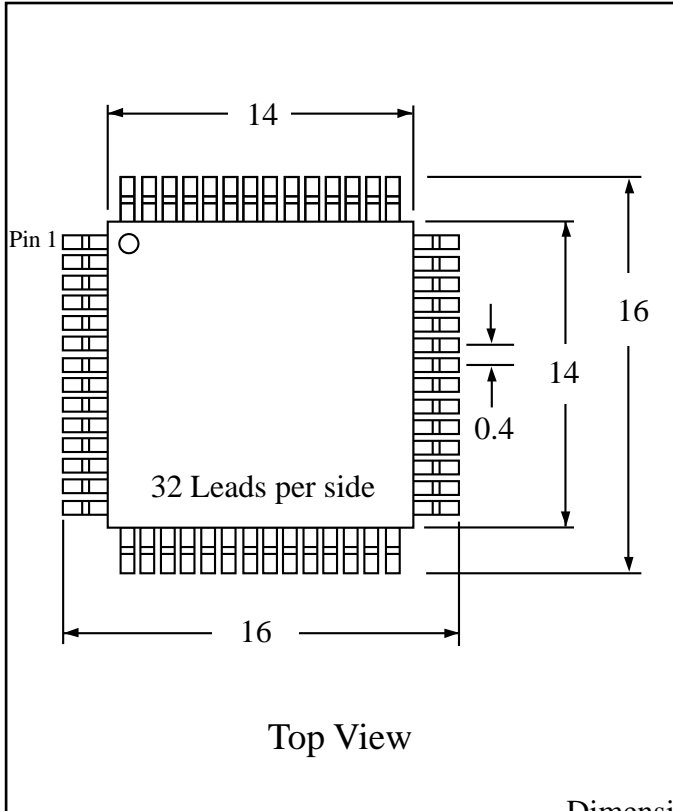

Part # **TQFP128T15.7**
 Leads **128** Pitch **0.4mm**
 Body Size **14mm SQ**

Available RoHS Pb-Free

TopLine™

Tel 1-800-776-9888
 info@topline.tv

Dimensions = mm

Ordering Steps:

- Step 1: Select outline body thickness TQFP (1.0mm) or LQFP (1.4mm).
- Step 2: Choose packaging. Tray is standard. Tape and Reel is available.
- Step 3: Select plating requirements. RoHS Pb-Free or SnPb
- Step 4: Select options according to your application. See chart below.

Part Number Packaged in Tray (Standard)	Options				Applications					
	Plating	Daisy Chain	Dummy Die	Isolated Pins	Mounting Practice	Rework Solder Practice	Reflow Temperature Profiling	Continuity Test	Life Cycle Test	S.I.R. Test
TQFP128T15.7	SnPb	No	No	No	x	x				
TQFP128T15.7T	Pb-Free	No	No	No	x	x				
TQFP128T15.7-DE-D	SnPb	Yes	Yes	No	x	x	x	x	x	
TQFP128T15.7T-DE-D	Pb-Free	Yes	Yes	No	x	x	x	x	x	
TQFP128T15.7-ISO	SnPb	No	No	Yes	x	x	x			x
TQFP128T15.7T-ISO	Pb-Free	No	No	Yes	x	x	x			x

Part Number Packaged in Tape and Reel	Options				Applications					
	Plating	Daisy Chain	Dummy Die	Isolated Pins	Mounting Practice	Rework Solder Practice	Reflow Temperature Profiling	Continuity Test	Life Cycle Test	S.I.R. Test
TQFP128E13A15.7	SnPb	No	No	No	x	x				
TQFP128E13A15.7T	Pb-Free	No	No	No	x	x				
TQFP128E13A15.7-DE-D	SnPb	Yes	Yes	No	x	x	x	x	x	
TQFP128E13A15.7T-DE-D	Pb-Free	Yes	Yes	No	x	x	x	x	x	
TQFP128E13A15.7-ISO	SnPb	No	No	Yes	x	x	x			x
TQFP128E13A15.7T-ISO	Pb-Free	No	No	Yes	x	x	x			x