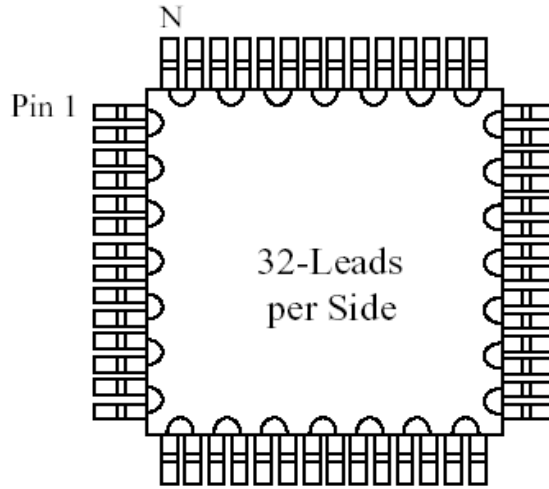

Daisy Chain TQFP128, LQFP128 and QFP128

Square Package

Not to Scale

Daisy Chain Net List TQFP, LQFP128 and QFP128

Net List	
From Pin	To Pin
1	2
3	4
5	6
7	8
9	10
11	12
13	14
15	16
17	18
19	20
21	22
23	24
25	26
27	28
29	30
31	32
33	34
35	36
37	38
39	40
41	42

Net List	
From Pin	To Pin
43	44
45	46
47	48
49	50
51	52
53	54
55	56
57	58
59	60
61	62
63	64
65	66
67	68
69	70
71	72
73	74
75	76
77	78
79	80
81	82
83	84

Net List	
From Pin	To Pin
85	86
87	88
89	90
91	92
93	94
95	96
97	98
99	100
101	102
103	104
105	106
107	108
109	110
111	112
113	114
115	116
117	118
119	120
121	122
123	124
125	126
127	128

Visit www.TopLine.tv or email info@TopLine.tv for applications assistance.