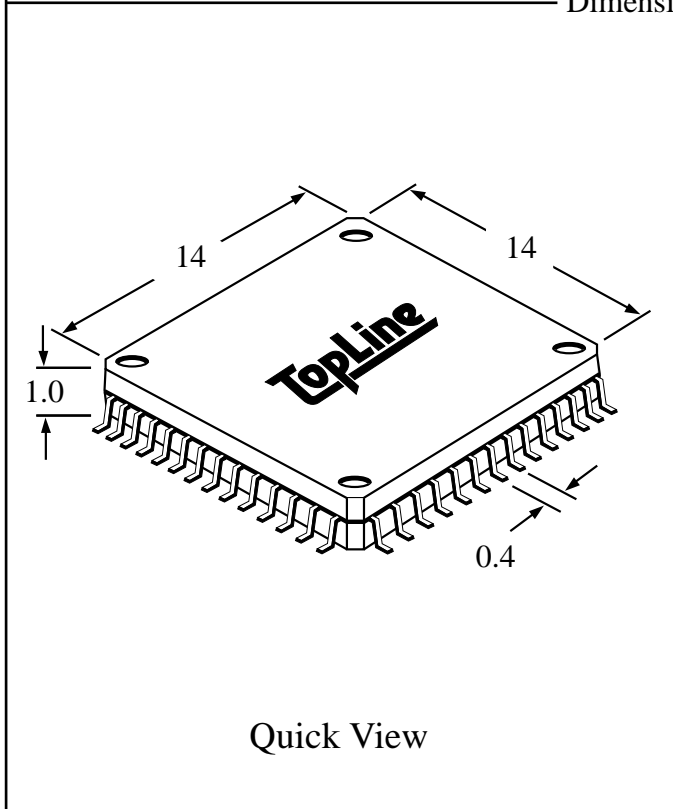

Part # **TQFP128T15.7**
 Leads **128** Pitch **0.4mm**
 Body Size **14mm SQ**

Available RoHS Pb-Free

TopLine™

Tel 1-800-776-9888
 info@topline.tv

Dimensions = mm

Ordering Steps:

- Step 1: Select outline body thickness TQFP (1.0mm) or LQFP (1.4mm).
- Step 2: Choose packaging. Tray is standard. Tape and Reel is available.
- Step 3: Select plating requirements. RoHS Pb-Free or SnPb
- Step 4: Select options according to your application. See chart below.

Part Number Packaged in Tray (Standard)	Options				Applications					
	Plating	Daisy Chain	Dummy Die	Isolated Pins	Mounting Practice	Rework Solder Practice	Reflow Temperature Profiling	Continuity Test	Life Cycle Test	S.I.R. Test
TQFP128T15.7	SnPb	No	No	No	x	x				
TQFP128T15.7T	Pb-Free	No	No	No	x	x				
TQFP128T15.7-DE-D	SnPb	Yes	Yes	No	x	x	x	x	x	
TQFP128T15.7T-DE-D	Pb-Free	Yes	Yes	No	x	x	x	x	x	
TQFP128T15.7-ISO	SnPb	No	No	Yes	x	x	x			x
TQFP128T15.7T-ISO	Pb-Free	No	No	Yes	x	x	x			x

Part Number Packaged in Tape and Reel	Options				Applications					
	Plating	Daisy Chain	Dummy Die	Isolated Pins	Mounting Practice	Rework Solder Practice	Reflow Temperature Profiling	Continuity Test	Life Cycle Test	S.I.R. Test
TQFP128E13A15.7	SnPb	No	No	No	x	x				
TQFP128E13A15.7T	Pb-Free	No	No	No	x	x				
TQFP128E13A15.7-DE-D	SnPb	Yes	Yes	No	x	x	x	x	x	
TQFP128E13A15.7T-DE-D	Pb-Free	Yes	Yes	No	x	x	x	x	x	
TQFP128E13A15.7-ISO	SnPb	No	No	Yes	x	x	x			x
TQFP128E13A15.7T-ISO	Pb-Free	No	No	Yes	x	x	x			x