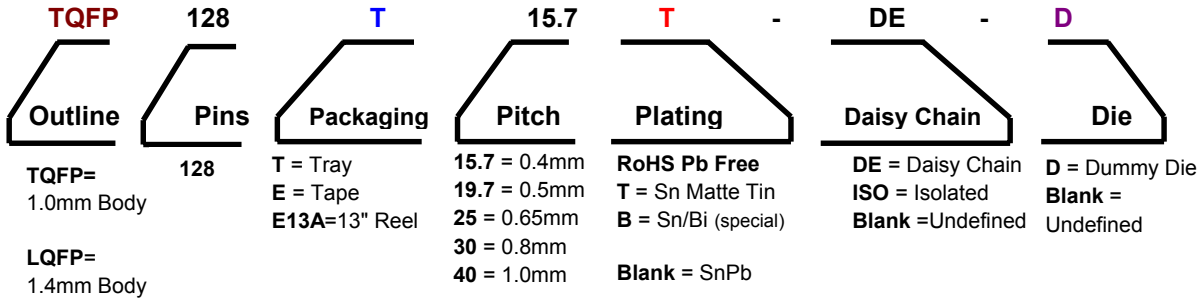

Part # **TQFP128T15.7**
 Leads **128** Pitch **0.4mm**
 Body Size **14mm SQ**

Available RoHS Pb-Free

TopLine™

Tel 1-800-776-9888
 info@topline.tv

Dimensions = mm

Ordering Steps:

- Step 1: Select outline body thickness TQFP (1.0mm) or LQFP (1.4mm).
- Step 2: Choose packaging. Tray is standard. Tape and Reel is available.
- Step 3: Select plating requirements. RoHS Pb-Free or SnPb
- Step 4: Select options according to your application. See chart below.

Part Number Packaged in Tray (Standard)	Options				Applications					
	Plating	Daisy Chain	Dummy Die	Isolated Pins	Mounting Practice	Rework Solder Practice	Reflow Temperature Profiling	Continuity Test	Life Cycle Test	S.I.R. Test
TQFP128T15.7	SnPb	No	No	No	x	x				
TQFP128T15.7T	Pb-Free	No	No	No	x	x				
TQFP128T15.7-DE-D	SnPb	Yes	Yes	No	x	x	x	x	x	
TQFP128T15.7T-DE-D	Pb-Free	Yes	Yes	No	x	x	x	x	x	
TQFP128T15.7-ISO	SnPb	No	No	Yes	x	x	x			x
TQFP128T15.7T-ISO	Pb-Free	No	No	Yes	x	x	x			x

Part Number Packaged in Tape and Reel	Options				Applications					
	Plating	Daisy Chain	Dummy Die	Isolated Pins	Mounting Practice	Rework Solder Practice	Reflow Temperature Profiling	Continuity Test	Life Cycle Test	S.I.R. Test
TQFP128E13A15.7	SnPb	No	No	No	x	x				
TQFP128E13A15.7T	Pb-Free	No	No	No	x	x				
TQFP128E13A15.7-DE-D	SnPb	Yes	Yes	No	x	x	x	x	x	
TQFP128E13A15.7T-DE-D	Pb-Free	Yes	Yes	No	x	x	x	x	x	
TQFP128E13A15.7-ISO	SnPb	No	No	Yes	x	x	x			x
TQFP128E13A15.7T-ISO	Pb-Free	No	No	Yes	x	x	x			x