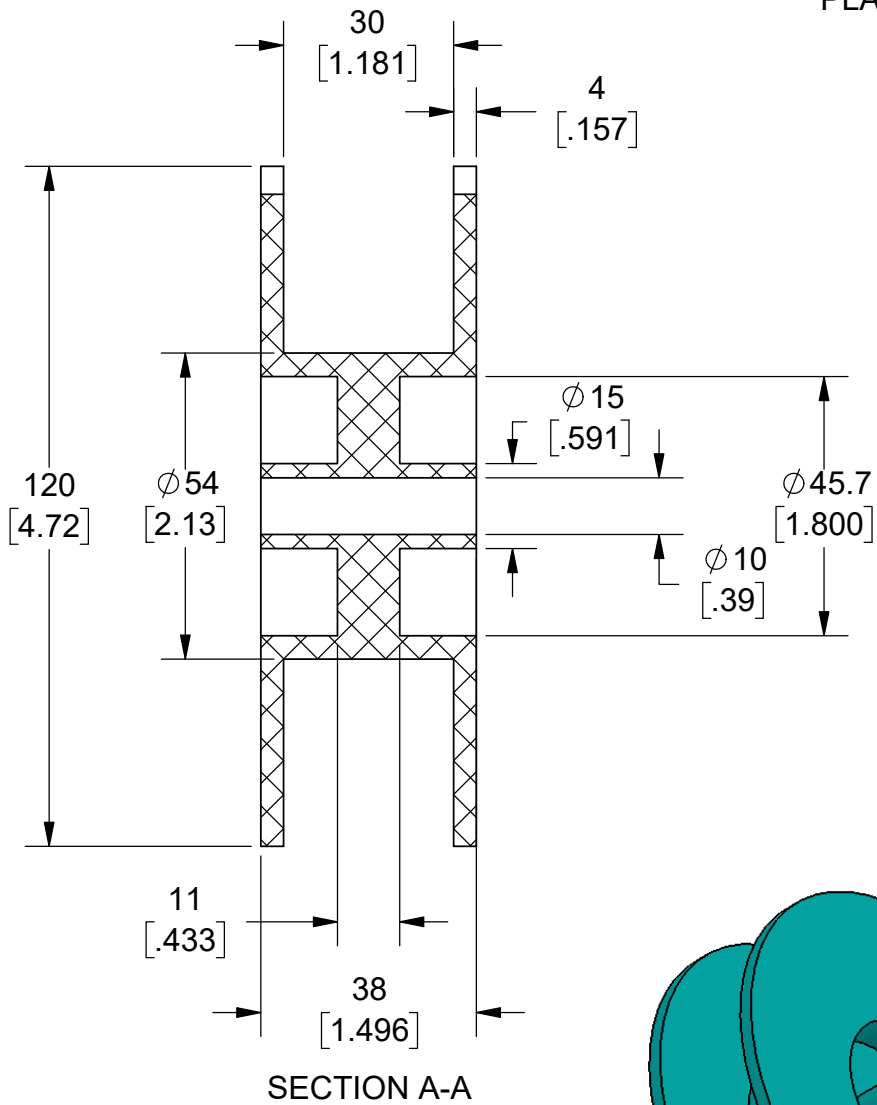

TANAKA NO. 120  
PLASTIC SPOOL

- NOTES: (UNLESS OTHERWISE SPECIFIED).  
 1) DIMENSIONS: MM [INCH].  
 2) MATERIAL: POLYCARBONATE.  
 3) COLOR: LIGHT BLUE.

APPROVALS		DATE				
DRAWN	J. Hines	6/11/2017				
ENG	M. Hart	6/11/2017	SCALE		0.75:1	
MFG			SIZE	A	DRAWING NO.	
QA					400114	
CUST					REV	
					A	
REVISED			DO NOT SCALE DRAWING		SHEET 1 OF 1	