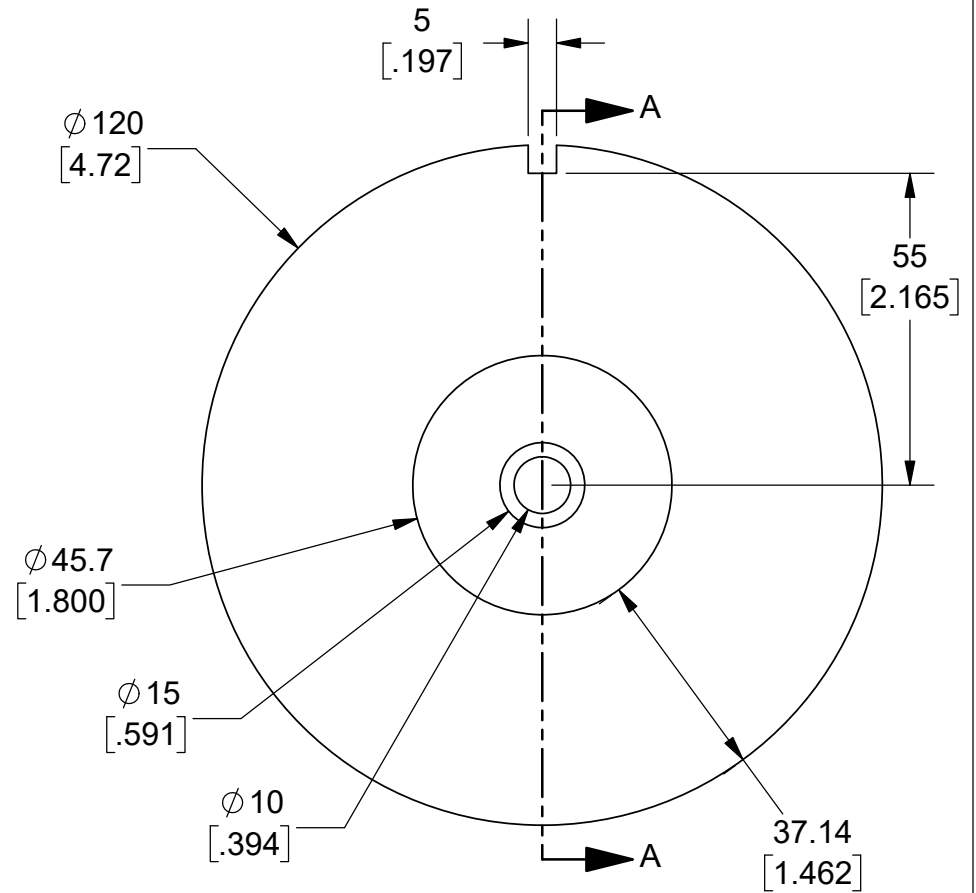

TANAKA NO. 120  
PLASTIC SPOOL

- NOTES: (UNLESS OTHERWISE SPECIFIED).  
 1) DIMENSIONS: MM [INCH].  
 2) MATERIAL: POLYCARBONATE.  
 3) COLOR: LIGHT BLUE.

APPROVALS		DATE				
DRAWN	J. Hines	6/11/2017				
ENG	M. Hart	6/11/2017	SCALE		0.75:1	
MFG			SIZE	A	DRAWING NO.	
QA					400114	
CUST					REV	
					A	
REVISED			DO NOT SCALE DRAWING		SHEET 1 OF 1	