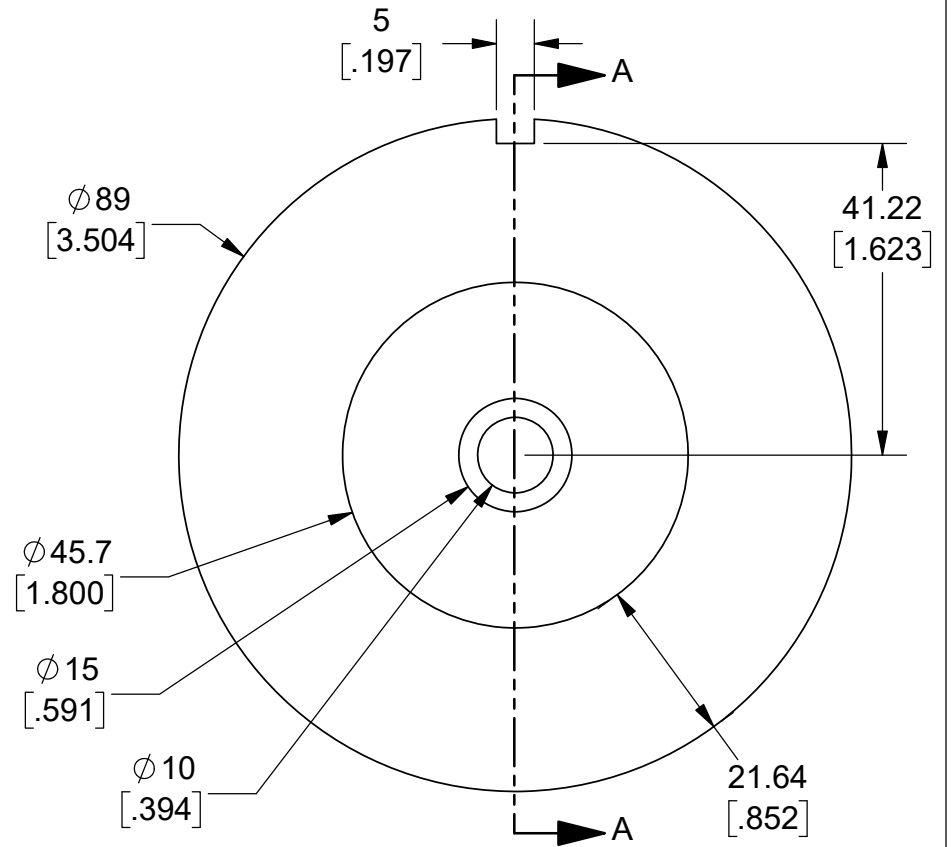

TANAKA NO. 88
PLASTIC SPOOL

- NOTES: (UNLESS OTHERWISE SPECIFIED).
 1) DIMENSIONS: MM [INCH].
 2) MATERIAL: POLYCARBONATE.
 3) COLOR: LIGHT BLUE.

APPROVALS		DATE				
DRAWN	J. Hines	12/29/2016				
ENG	M. Hart	12/29/2016	SCALE		SIZE	DRAWING NO.
MFG			1:1		A	400112
QA					REV	A
CUST						
REVISED			DO NOT SCALE DRAWING			SHEET 1 OF 1