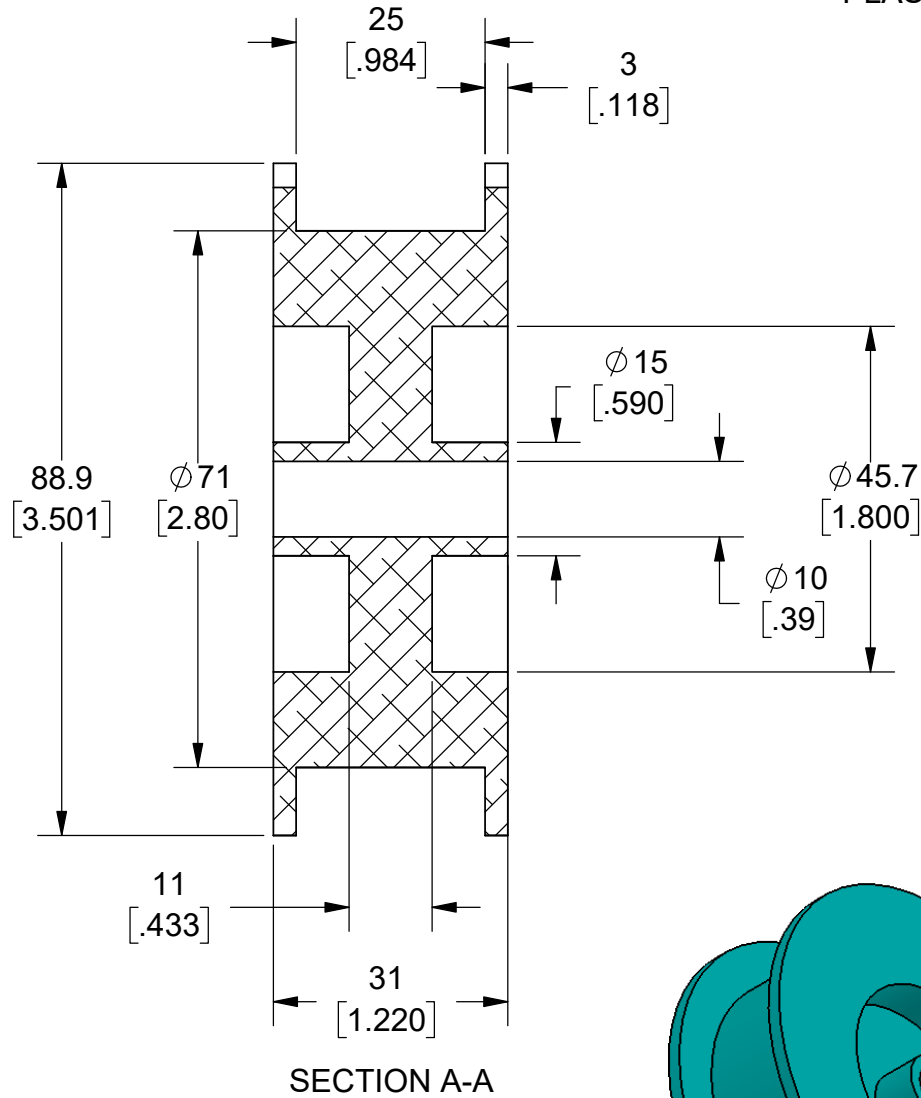

TANAKA NO. 88
PLASTIC SPOOL

- NOTES: (UNLESS OTHERWISE SPECIFIED).
 1) DIMENSIONS: MM [INCH].
 2) MATERIAL: POLYCARBONATE.
 3) COLOR: LIGHT BLUE.

APPROVALS		DATE				
DRAWN	J. Hines	12/29/2016				
ENG	M. Hart	12/29/2016	SCALE		SIZE	DRAWING NO.
MFG			1:1		A	400112
QA					REV	A
CUST						
REVISED			DO NOT SCALE DRAWING			SHEET 1 OF 1