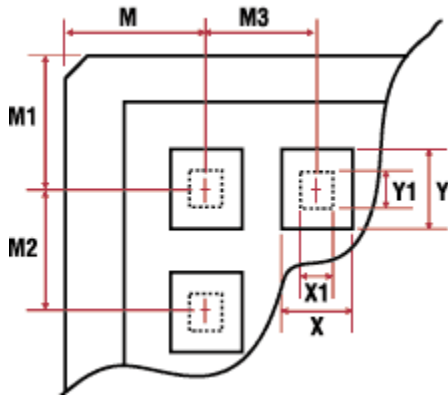

Tray WP2-18x21x.64B

H20-710830-62C02

Dimensions

POCKET LOCATIONS

- M = 14.73mm ±0.13mm
- M1 = 14.22mm ±0.13mm
- M2 = 22.17mm ±0.13mm
- M3 = 21.18mm ±0.13mm
- Array = 2x2 (4)

POCKET DETAILS

- X = 17.98mm ±0.13mm pocket size
- Y = 21.03mm ±0.13mm pocket size
- Z = 0.64mm ±0.08mm pocket depth
- A = 5° ±1/2° pocket draft angle

No Cross Slots

OVERALL TRAY SIZE

- Size = 50.67mm ±0.25mm
- Height = 3.94mm +0.08mm -0.13mm
- Flatness = 0.30mm

UNIT OF MEASURE

↗ Metric