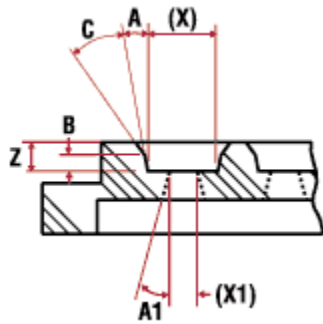

Tray WP2-18x21x.64B

H20-710830-62C02

Dimensions

POCKET LOCATIONS

- M = 14.73mm ±0.13mm
- M1 = 14.22mm ±0.13mm
- M2 = 22.17mm ±0.13mm
- M3 = 21.18mm ±0.13mm
- Array = 2x2 (4)

POCKET DETAILS

- X = 17.98mm ±0.13mm pocket size
- Y = 21.03mm ±0.13mm pocket size
- Z = 0.64mm ±0.08mm pocket depth
- A = 5° ±1/2° pocket draft angle

No Cross Slots

OVERALL TRAY SIZE

- Size = 50.67mm ±0.25mm
- Height = 3.94mm +0.08mm -0.13mm
- Flatness = 0.30mm

UNIT OF MEASURE

↗ Metric